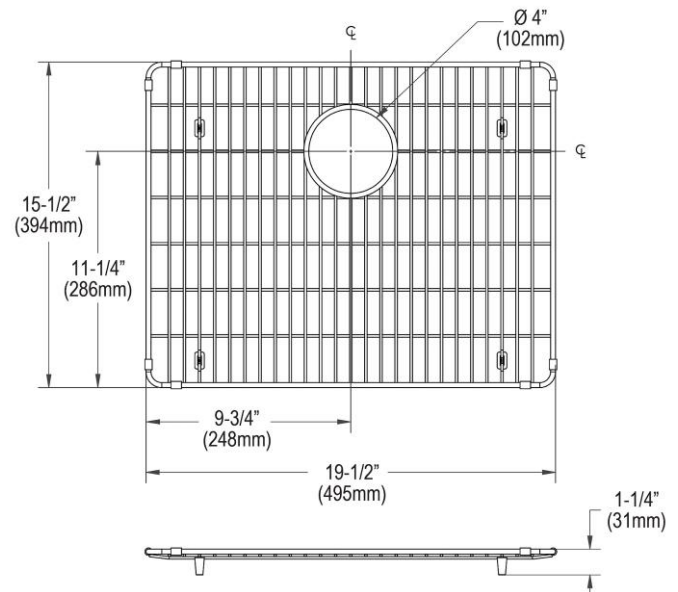

PART: _____ QTY: _____

PROJECT: _____

CONTACT: _____

DATE: _____

NOTES: _____

APPROVAL: _____

In keeping with our policy of continuing product improvement, Elkay reserves the right to change product specifications without notice. Please visit elkay.com for the most current version of Elkay product specification sheets. This specification describes an Elkay product with design, quality, and functional benefits to the user. When making a comparison of other producers' offerings, be certain these features are not overlooked.