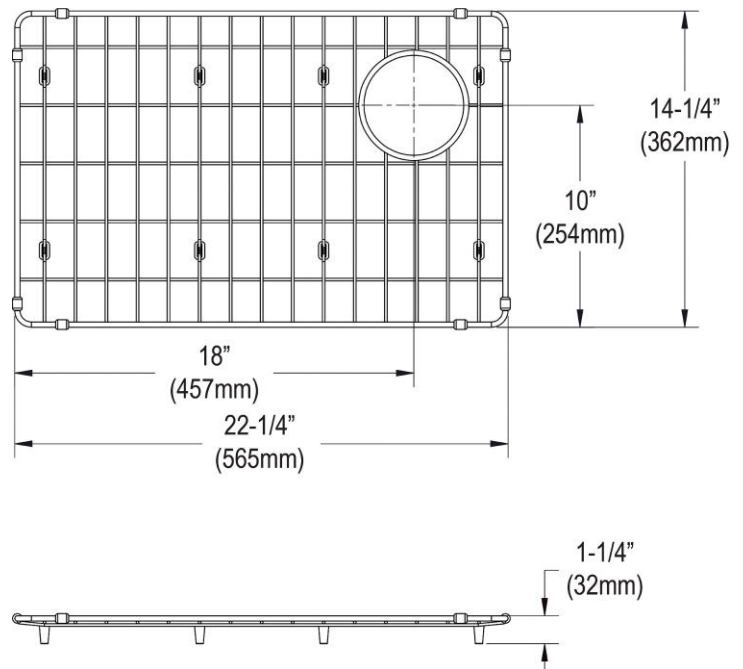

Material:	Stainless Steel
Finish:	Polished Stainless Steel
Dimensions:	22-1/4" x 14-1/4" x 1-1/4"

AMERICAN PRIDE. A LIFETIME TRADITION.
Like your family, the Elkay family has values and traditions that endure. For almost a century, Elkay has been a family-owned and operated company, providing thousands of jobs that support our families and communities.

[Clean and Care Manual (PDF)](#)

[Clean and Care Manual (PDF)](#)

[Warranty (PDF)](#)