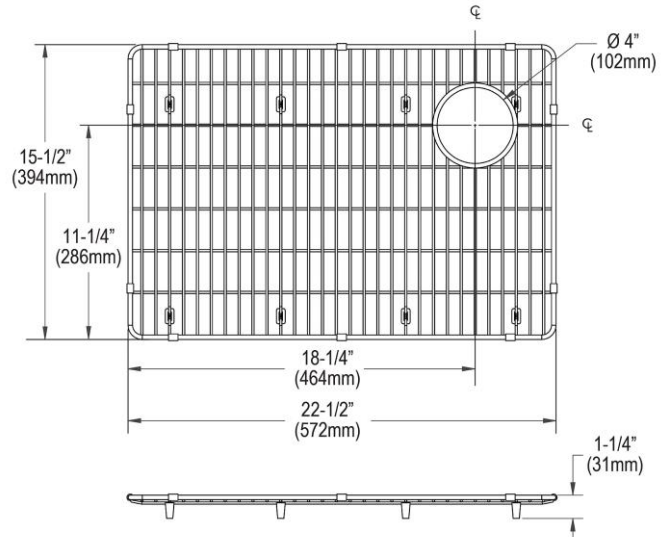

PART: _____ QTY: _____
PROJECT: _____
CONTACT: _____
DATE: _____
NOTES: _____
APPROVAL: _____

In keeping with our policy of continuing product improvement, Elkay reserves the right to change product specifications without notice. Please visit elkay.com for the most current version of Elkay product specification sheets. This specification describes an Elkay product with design, quality, and functional benefits to the user. When making a comparison of other producers' offerings, be certain these features are not overlooked.