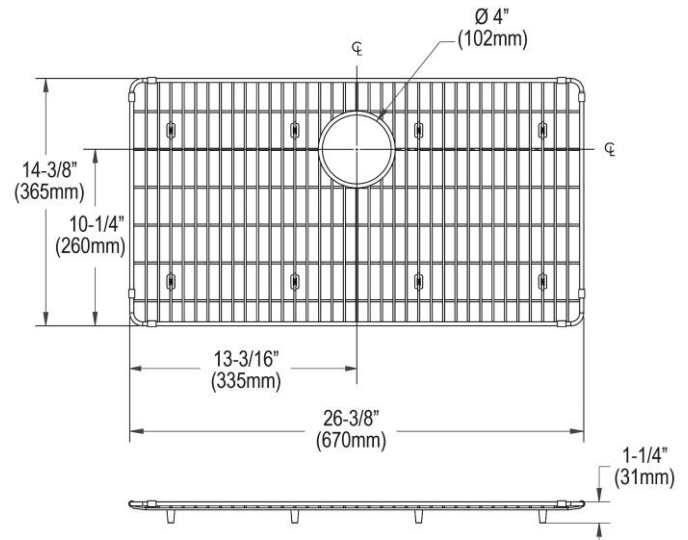

PART: _____ QTY: _____

PROJECT: _____

CONTACT: _____

DATE: _____

NOTES: _____

APPROVAL: _____

In keeping with our policy of continuing product improvement, Elkay reserves the right to change product specifications without notice. Please visit elkay.com for the most current version of Elkay product specification sheets. This specification describes an Elkay product with design, quality, and functional benefits to the user. When making a comparison of other producers' offerings, be certain these features are not overlooked.