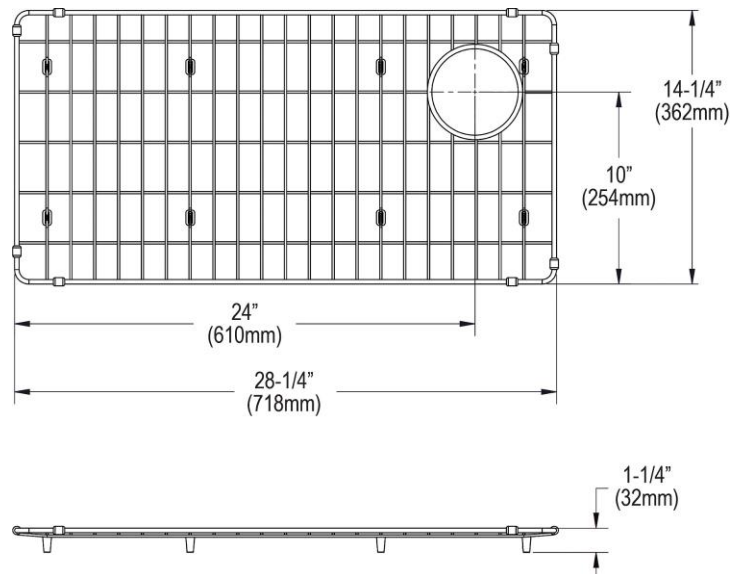

Material:	Stainless Steel
Finish:	Polished Stainless Steel
Dimensions:	28-1/4" x 14-1/4" x 1-1/4"

AMERICAN PRIDE. A LIFETIME TRADITION.
Like your family, the Elkay family has values and traditions that endure. For almost a century, Elkay has been a family-owned and operated company, providing thousands of jobs that support our families and communities.

[Clean and Care Manual (PDF)](#)
[Clean and Care Manual (PDF)](#)
[Warranty (PDF)](#)