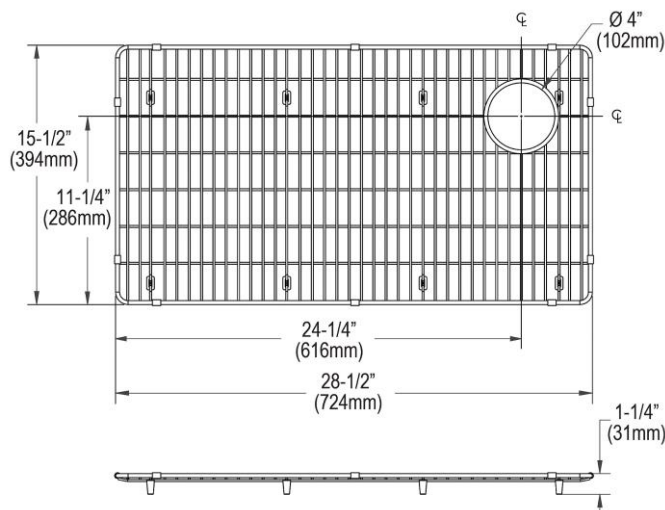

PART: _____ QTY: _____
PROJECT: _____
CONTACT: _____
DATE: _____
NOTES: _____
APPROVAL: _____

In keeping with our policy of continuing product improvement, Elkay reserves the right to change product specifications without notice. Please visit elkay.com for the most current version of Elkay product specification sheets. This specification describes an Elkay product with design, quality, and functional benefits to the user. When making a comparison of other producers' offerings, be certain these features are not overlooked.