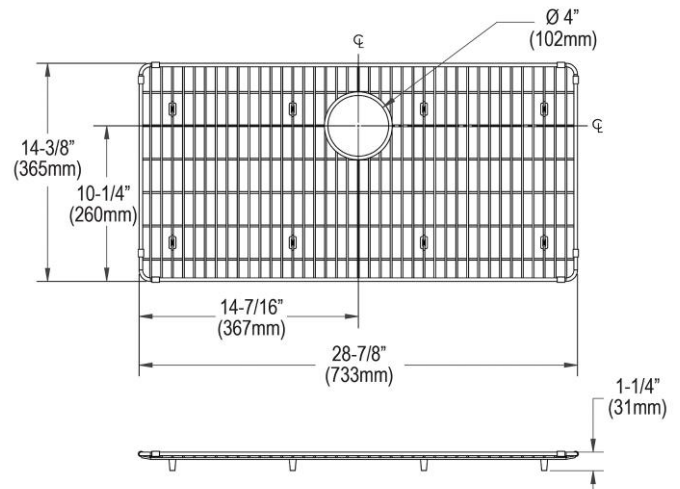

PART: _____ QTY: _____
PROJECT: _____
CONTACT: _____
DATE: _____
NOTES: _____
APPROVAL: _____

In keeping with our policy of continuing product improvement, Elkay reserves the right to change product specifications without notice. Please visit elkay.com for the most current version of Elkay product specification sheets. This specification describes an Elkay product with design, quality, and functional benefits to the user. When making a comparison of other producers' offerings, be certain these features are not overlooked.