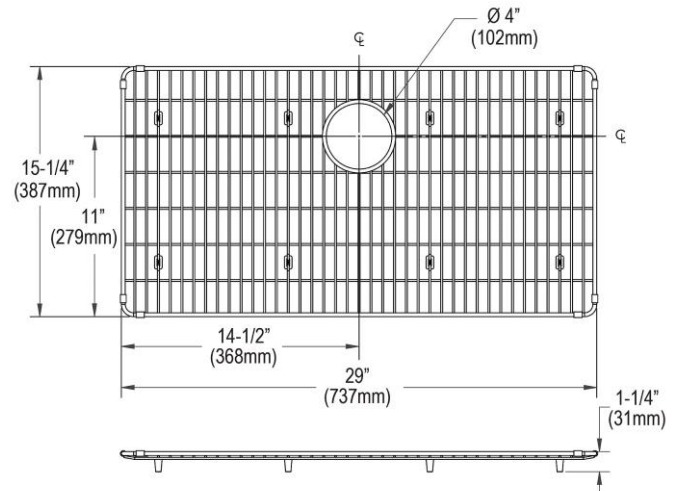

PART: _____ QTY: _____

PROJECT: _____

CONTACT: _____

DATE: _____

NOTES: _____

APPROVAL: _____

In keeping with our policy of continuing product improvement, Elkay reserves the right to change product specifications without notice. Please visit elkay.com for the most current version of Elkay product specification sheets. This specification describes an Elkay product with design, quality, and functional benefits to the user. When making a comparison of other producers' offerings, be certain these features are not overlooked.