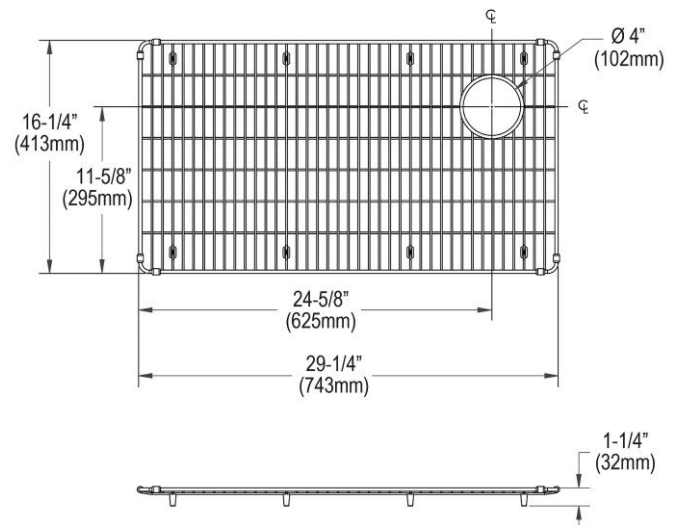

PART: _____ QTY: _____

PROJECT: _____

CONTACT: _____

DATE: _____

NOTES: _____

APPROVAL: _____

In keeping with our policy of continuing product improvement, Elkay reserves the right to change product specifications without notice. Please visit elkay.com for the most current version of Elkay product specification sheets. This specification describes an Elkay product with design, quality, and functional benefits to the user. When making a comparison of other producers' offerings, be certain these features are not overlooked.