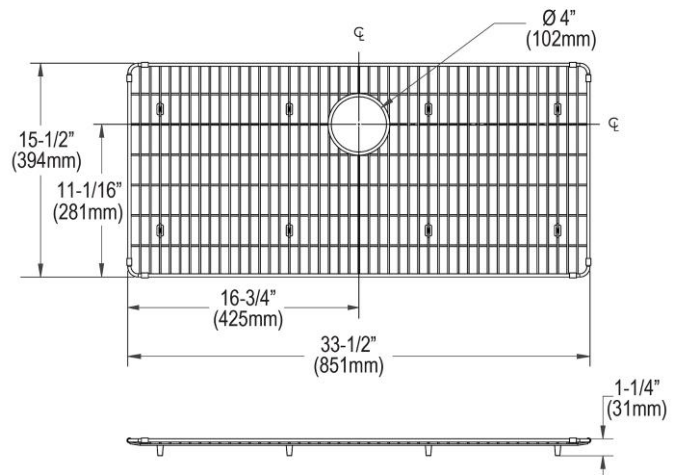

PART: _____ QTY: _____

PROJECT: _____

CONTACT: _____

DATE: _____

NOTES: _____

APPROVAL: _____

In keeping with our policy of continuing product improvement, Elkay reserves the right to change product specifications without notice. Please visit elkay.com for the most current version of Elkay product specification sheets. This specification describes an Elkay product with design, quality, and functional benefits to the user. When making a comparison of other producers' offerings, be certain these features are not overlooked.