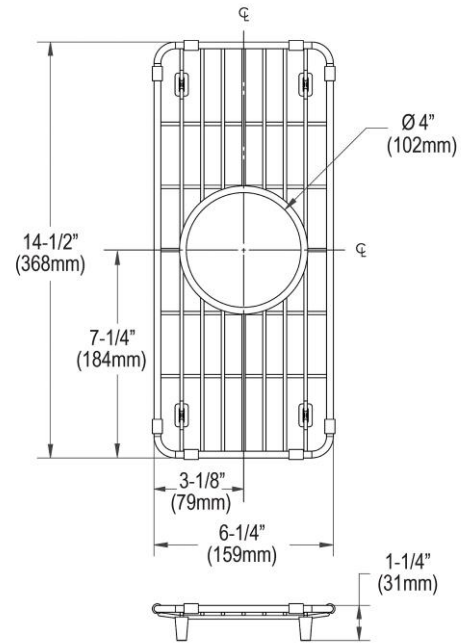

Material:	Stainless Steel
Finish:	Polished Stainless Steel
Dimensions:	6-1/4" x 14-1/2" x 1-1/4"

AMERICAN PRIDE. A LIFETIME TRADITION.
Like your family, the Elkay family has values and traditions that endure. For almost a century, Elkay has been a family-owned and operated company, providing thousands of jobs that support our families and communities.

[Clean and Care Manual (PDF)](#)

[Clean and Care Manual (PDF)](#)

[Warranty (PDF)](#)