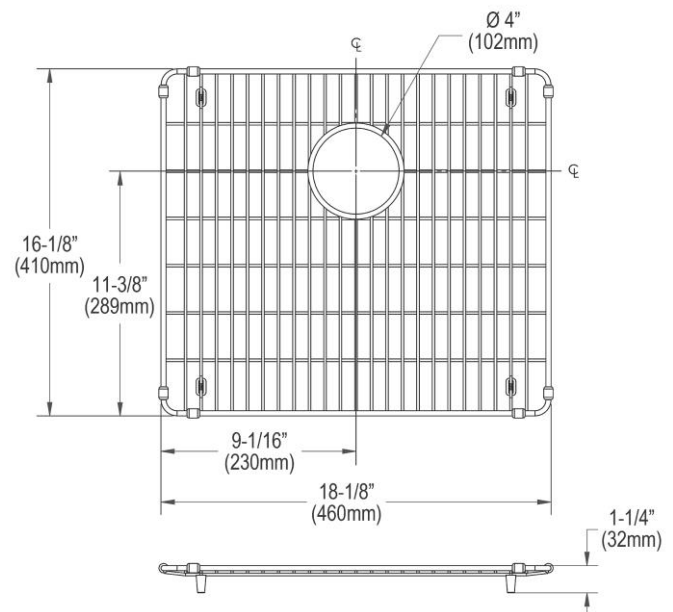

Material:	Stainless Steel
Finish:	Polished Stainless Steel
Dimensions:	18-1/8" x 16-1/8" x 1-1/4"

AMERICAN PRIDE. A LIFETIME TRADITION.
Like your family, the Elkay family has values and traditions that endure. For almost a century, Elkay has been a family-owned and operated company, providing thousands of jobs that support our families and communities.

- [Clean and Care Manual (PDF)](#)
- [Clean and Care Manual (PDF)](#)
- [Warranty (PDF)](#)