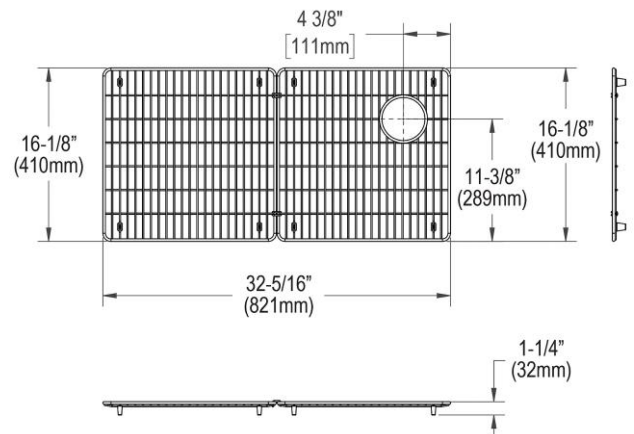

PART: _____ QTY: _____

PROJECT: _____

CONTACT: _____

DATE: _____

NOTES: _____

APPROVAL: _____

In keeping with our policy of continuing product improvement, Elkay reserves the right to change product specifications without notice. Please visit elkay.com for the most current version of Elkay product specification sheets. This specification describes an Elkay product with design, quality, and functional benefits to the user. When making a comparison of other producers' offerings, be certain these features are not overlooked.