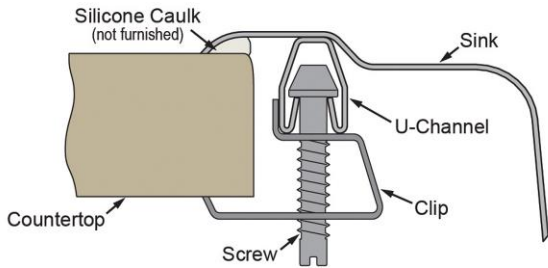

PRODUCT SPECIFICATIONS

Dayton Stainless Steel 33" x 22" x 7-1/16" 4-Hole Equal Double Bowl Drop-in Sink and Faucet Kit. Sink is manufactured from 22 gauge 300 series Stainless Steel with a Satin finish, Center drain placement, and Bottom only pads.

Installation Type:	Drop-in, Sink Kits
Material:	300 series Stainless Steel
Finish:	Satin
Gauge:	22
Sound Deadening:	Bottom only pads
Number of Bowls:	2
Sink Dimensions:	33" x 22" x 7-1/16"
Bowl 1 Dimensions:	14" x 15-3/4" x 6-7/8"
Bowl 2 Dimensions:	14" x 15-3/4" x 6-7/8"
Drain Size:	3-1/2" (89mm)
Drain Location:	Center
Minimum Cabinet Size:	36"
Mounting Hardware:	Part # 64090012 included for countertops up to 3/4" (19mm) thick
Template Included:	No
Cutout Template #:	1000001189

Template is available for download at [elkay.com](#). CAD software will be required to open the template.

Cutout Dimensions for Drop-in Installation:

32-3/8" x 21-3/8" (822mm x 543mm) with 1-1/2" (38mm) corner radius

Installation Profile:

Included with Product: LK2478CR faucet, two drains

A Century of Tradition and Quality.

For more than 100 years, Elkay has been making innovative products and providing exceptional customer care. We take pride in offering plumbing products that make life easier, inspire change and leave the world a better place.

Product Compliance: ASME A112.19.3/CSA B45.4
Faucet: ASME A112.18.1/CSA B125.1
CEC
NSF 372 (lead free)
NSF 61 (Q≤1)
Accessory: ASME A112.18.2/CSA B125.2

- [Clean and Care Manual (PDF)](#)
- [Installation Instructions (PDF) - 1000005236](#)
- [Installation Instructions (PDF) - LK2478CR Install 2010-10-19](#)
- [Installation Instructions (PDF) - 1000005235_drain](#)
- [Warranty (PDF)](#)

PART: _____ QTY: _____

PROJECT: _____

CONTACT: _____

DATE: _____

NOTES: _____

APPROVAL: _____

In keeping with our policy of continuing product improvement, Elkay reserves the right to change product specifications without notice. Please visit [elkay.com](#) for the most current version of Elkay product specification sheets. This specification describes an Elkay product with design, quality, and functional benefits to the user. When making a comparison of other producers' offerings, be certain these features are not overlooked.