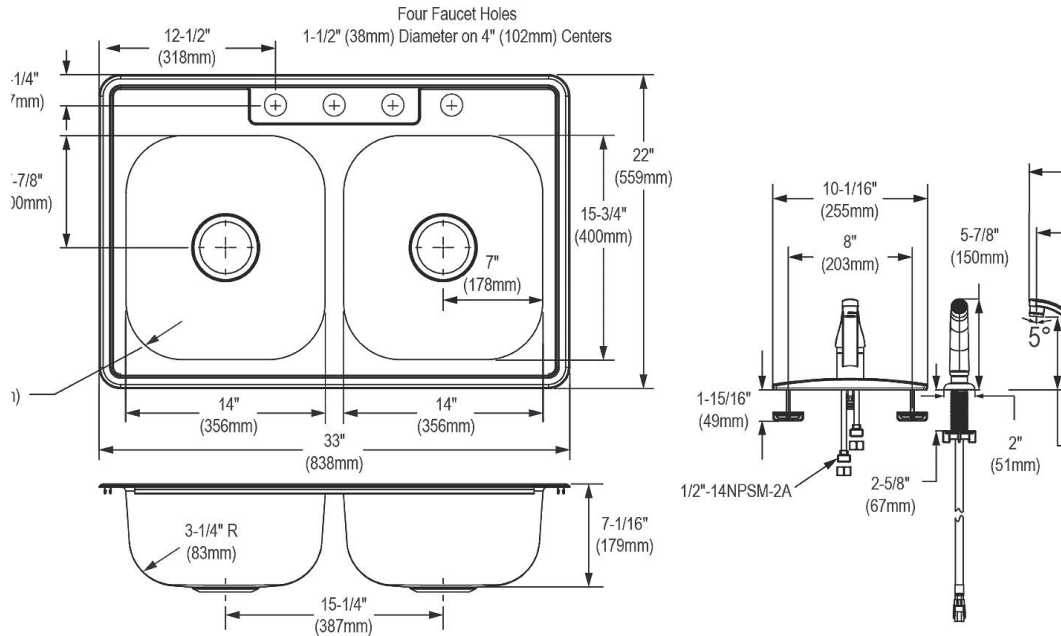

**PRODUCT SPECIFICATIONS**

Dayton Stainless Steel 33" x 22" x 7-1/16" 4-Hole Equal Double Bowl Drop-in Sink and Faucet Kit. Sink is manufactured from 22 gauge 300 series Stainless Steel with a Satin finish, Center drain placement, and Bottom only pads.

Template is available for download at [elkay.com](#). CAD software will be required to open the template.

**Cutout Dimensions for Drop-in Installation:**

32-3/8" x 21-3/8" (822mm x 543mm) with 1-1/2" (38mm) corner radius

Included Accessories		
<a href="#">D1125</a>	Dayton 3-1/2" Stainless Steel Drain with Removable Basket Strainer and Rubber Stopper <a href="#">Spec Sheet (PDF)</a>	
<a href="#">LK2478CR</a>	Elkay Everyday Three Hole Deck Mount Kitchen Faucet with Side Spray Chrome <a href="#">Spec Sheet (PDF)</a>	

Optional Accessories		
<a href="#">GBG1415SS</a>	Dayton Stainless Steel 12-7/16" x 10-11/16" x 1" Bottom Grid <a href="#">Spec Sheet (PDF)</a>	

In keeping with our policy of continuing product improvement, Elkay reserves the right to change product specifications without notice. Please visit [elkay.com](http://elkay.com) for the most current version of Elkay product specification sheets. This specification describes an Elkay product with design, quality, and functional benefits to the user. When making a comparison of other producers' offerings, be certain these features are not overlooked.