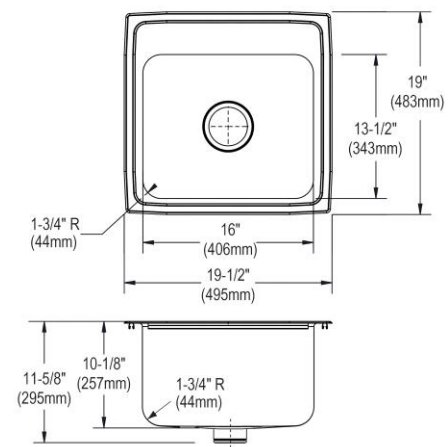

Included with Product: One LKPD1 Perfect Drain and strainer.

A Century of Tradition and Quality. For more than 100 years, Elkay has been making innovative products and providing exceptional customer care. We take pride in offering plumbing products that make life easier, inspire change and leave the world a better place.

Product Compliance: ASME A112.19.3/CSA B45.4
Accessory: ASME A112.18.2/CSA B125.2

Sinks are listed by IAPMO® as meeting the applicable requirements of the Uniform Plumbing Code®, International Plumbing Code®, and National Plumbing Code of Canada.

- [Clean and Care Manual (PDF)](#)
- [Installation Instructions (PDF) - 1000005236](#)
- [Installation Instructions (PDF) - 74180289 Disposer](#)
- [Installation Instructions (PDF) - 74180340-USA Drain](#)
- [Installation Instructions (PDF) - Garbage Disposer Compatibility Guide](#)
- [Warranty (PDF)](#)