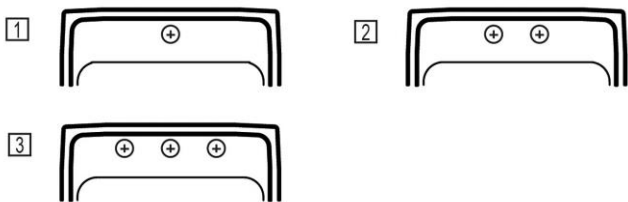

PRODUCT SPECIFICATIONS

Elkay Lustertone® Classic Stainless Steel 19-1/2" x 19" x 10-1/8"
Single Bowl Drop-in Laundry Sink w/Perfect Drain®. Sink is
manufactured from 18 gauge 304 Stainless Steel with a Lustrous Satin
finish, Center drain placement, and Sides and Bottom pads.

Installation Type:	Drop-in
Material:	304 Stainless Steel
Special Features:	Perfect Drain
Finish:	Lustrous Satin
Gauge:	18
Sound Deadening:	Sides and Bottom pads
Number of Bowls:	1
Sink Dimensions:	19-1/2" x 19" x 11-5/8"
Bowl 1 Dimensions:	16" x 13-1/2" x 10"
Drain Size:	3-3/8" (86mm)
Drain Location:	Center
Minimum Cabinet Size:	24"
Mounting Hardware:	Part # 64090012 included for countertops up to 3/4" (19mm) thick
Template Included:	No
Cutout Template #:	1000001259

Template is available for download at [elkay.com](#). CAD software will be required to open the template.

Cutout Dimensions for Drop-in Installation:

18-7/8" x 18-3/8" (479mm x 467mm) with 1-1/2" (38mm) corner radius

Perfect Drain: Seamlessly welded stainless steel collar eliminates the gap between a traditional drain and the sink for a more sanitary and gap free installation. Select garbage disposers can be installed on either sink bowl for user convenience. Please see our Garbage Disposer Compatibility Guide.

Hole Drilling Configurations:

1-1/2" (38mm) Diameter Faucet Holes on 4" (102mm) Centers

PART: _____ QTY: _____
PROJECT: _____
CONTACT: _____
DATE: _____
NOTES: _____
APPROVAL: _____