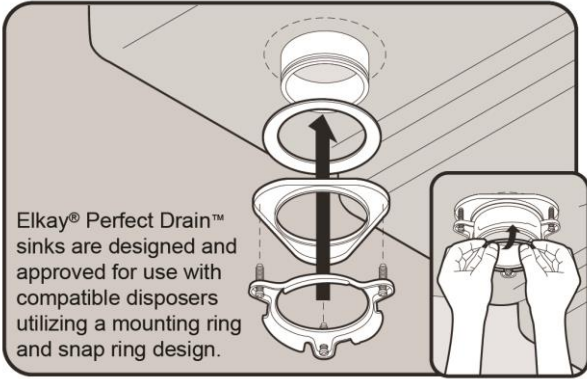

Installation Profile:

Included Accessories		
LKPD1	Elkay Perfect Drain Fitting Type 304 Stainless Steel Body and Strainer Spec Sheet (PDF)	
Optional Accessories		
LKWBG1316SS	Elkay Stainless Steel 12-1/2" x 15" x 1" Bottom Grid Spec Sheet (PDF)	
CB1613	Elkay Hardwood 16-3/4" x 13-1/2" x 1" Cutting Board Spec Sheet (PDF)	
CB1713	Elkay Hardwood 13-1/2" x 17" x 1" Cutting Board Spec Sheet (PDF)	
CBS1316	Elkay Hardwood 14-1/2" x 17" x 3/4" Cutting Board Spec Sheet (PDF)	

In keeping with our policy of continuing product improvement, Elkay reserves the right to change product specifications without notice. Please visit elkay.com for the most current version of Elkay product specification sheets. This specification describes an Elkay product with design, quality, and functional benefits to the user. When making a comparison of other producers' offerings, be certain these features are not overlooked.