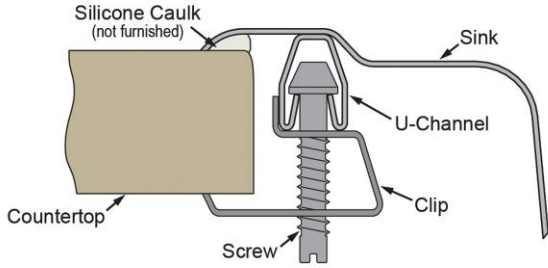

Installation Profile:

Included Accessories		
LKPD1	Elkay Perfect Drain Fitting Type 304 Stainless Steel Body and Strainer Spec Sheet (PDF)	
Optional Accessories		
LKWBG1316SS	Elkay Stainless Steel 12-1/2" x 15" x 1" Bottom Grid Spec Sheet (PDF)	
CB1613	Elkay Hardwood 16-3/4" x 13-1/2" x 1" Cutting Board Spec Sheet (PDF)	
CB1713	Elkay Hardwood 13-1/2" x 17" x 1" Cutting Board Spec Sheet (PDF)	
CBS1316	Elkay Hardwood 14-1/2" x 17" x 3/4" Cutting Board Spec Sheet (PDF)	

In keeping with our policy of continuing product improvement, Elkay reserves the right to change product specifications without notice. Please visit elkay.com for the most current version of Elkay product specification sheets. This specification describes an Elkay product with design, quality, and functional benefits to the user. When making a comparison of other producers' offerings, be certain these features are not overlooked.