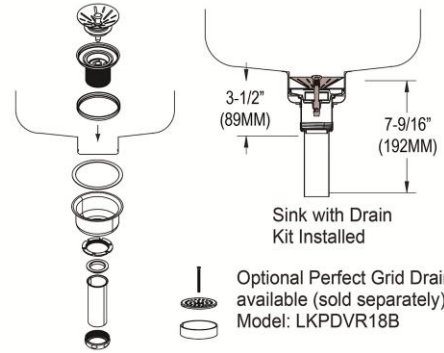

Installation Profile:

Included Accessories

LKPD1	Elkay Perfect Drain Fitting Type 304 Stainless Steel Body and Strainer Spec Sheet (PDF)	

Optional Accessories

CBS1418	Elkay Hardwood 15" x 19" x 3/4" Cutting Board Spec Sheet (PDF)	
LKDS35	Elkay 3-1/2" Garbage Disposal Stopper / Strainer for use with Perfect Drain-Satin Finish Spec Sheet (PDF)	
LKDS99	Elkay 3-1/2" Garbage Disposal Stopper / Strainer for use with Perfect Drain-Chrome Polished Stainless Steel Spec Sheet (PDF)	
LKPDVR18B	Elkay Perfect Drain Chrome Plated Brass Body Vandal-resistant Strainer Spec Sheet (PDF)	

In keeping with our policy of continuing product improvement, Elkay reserves the right to change product specifications without notice. Please visit elkay.com for the most current version of Elkay product specification sheets. This specification describes an Elkay product with design, quality, and functional benefits to the user. When making a comparison of other producers' offerings, be certain these features are not overlooked.