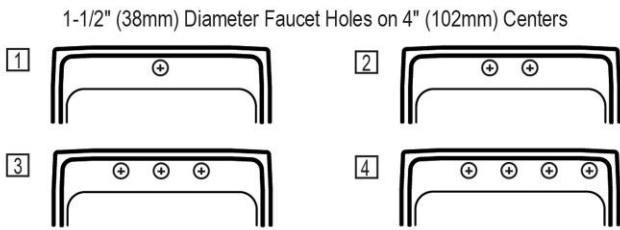

PRODUCT SPECIFICATIONS

Elkay Lustertone® Classic Stainless Steel 22" x 19-1/2" x 10-1/8"
Single Bowl Drop-in Sink with Perfect Drain®. Sink is manufactured
from 18 gauge 304 Stainless Steel with a Lustrous Satin finish, Center
drain placement, and Bottom only pads.

Installation Type:	Drop-in
Material:	304 Stainless Steel
Special Features:	Perfect Drain
Finish:	Lustrous Satin
Gauge:	18
Sound Deadening:	Bottom only pads
Number of Bowls:	1
Sink Dimensions:	22" x 19-1/2" x 11-5/8"
Bowl 1 Dimensions:	18" x 14" x 10"
Drain Size:	3-3/8" (86mm)
Drain Location:	Center
Minimum Cabinet Size:	27"
Mounting Hardware:	Part # 64090012 included for countertops up to 3/4" (19mm) thick
Template Included:	No
Cutout Template #:	1000001255

Template is available for download at [elkay.com](#). CAD software will be required to open the template.

Cutout Dimensions for Drop-in Installation:

21-3/8" x 18-7/8" (543mm x 479mm) with 1-1/2" (38mm) corner radius

Perfect Drain: Seamlessly welded stainless steel collar eliminates the gap between a traditional drain and the sink for a more sanitary and gap free installation. Select garbage disposers can be installed on either sink bowl for user convenience. Please see our Garbage Disposer Compatibility Guide.

Hole Drilling Configurations: