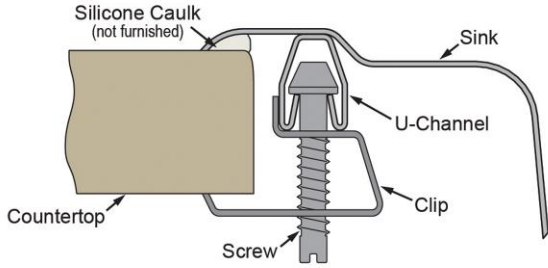

Installation Profile:

Included Accessories

LKPD1	Elkay Perfect Drain Fitting Type 304 Stainless Steel Body and Strainer Spec Sheet (PDF)	

Optional Accessories

CBS1418	Elkay Hardwood 15" x 19" x 3/4" Cutting Board Spec Sheet (PDF)	
LKDS35	Elkay 3-1/2" Garbage Disposal Stopper / Strainer for use with Perfect Drain-Satin Finish Spec Sheet (PDF)	
LKDS99	Elkay 3-1/2" Garbage Disposal Stopper / Strainer for use with Perfect Drain-Chrome Polished Stainless Steel Spec Sheet (PDF)	
LKPDVR18B	Elkay Perfect Drain Chrome Plated Brass Body Vandal-resistant Strainer Spec Sheet (PDF)	

In keeping with our policy of continuing product improvement, Elkay reserves the right to change product specifications without notice. Please visit elkay.com for the most current version of Elkay product specification sheets. This specification describes an Elkay product with design, quality, and functional benefits to the user. When making a comparison of other producers' offerings, be certain these features are not overlooked.