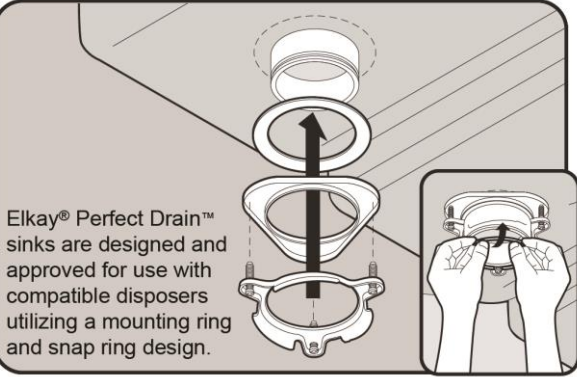

Installation Profile:

Included Accessories

LKPD1	Elkay Perfect Drain Fitting Type 304 Stainless Steel Body and Strainer Spec Sheet (PDF)	

Optional Accessories

CBS1418	Elkay Hardwood 15" x 19" x 3/4" Cutting Board Spec Sheet (PDF)	
LKDS35	Elkay 3-1/2" Garbage Disposal Stopper / Strainer for use with Perfect Drain-Satin Finish Spec Sheet (PDF)	
LKDS99	Elkay 3-1/2" Garbage Disposal Stopper / Strainer for use with Perfect Drain-Chrome Polished Stainless Steel Spec Sheet (PDF)	
LKPDVR18B	Elkay Perfect Drain Chrome Plated Brass Body Vandal-resistant Strainer Spec Sheet (PDF)	

In keeping with our policy of continuing product improvement, Elkay reserves the right to change product specifications without notice. Please visit elkay.com for the most current version of Elkay product specification sheets. This specification describes an Elkay product with design, quality, and functional benefits to the user. When making a comparison of other producers' offerings, be certain these features are not overlooked.