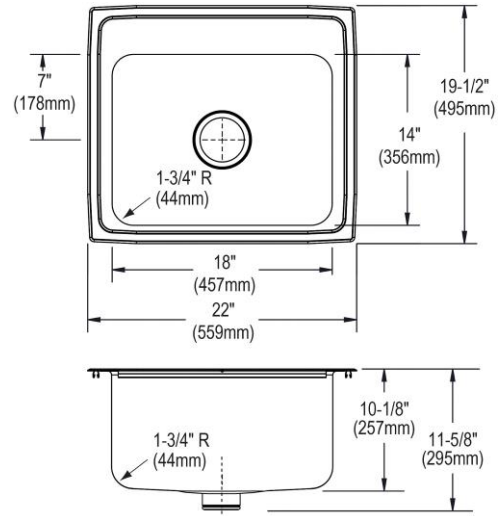

Included with Product: One LKPD1 Perfect Drain and strainer.

A Century of Tradition and Quality. For more than 100 years, Elkay has been making innovative products and providing exceptional customer care. We take pride in offering plumbing products that make life easier, inspire change and leave the world a better place.

Product Compliance: ASME A112.19.3/CSA B45.4
Accessory: ASME A112.18.2/CSA B125.2

Sinks are listed by IAPMO® as meeting the applicable requirements of the Uniform Plumbing Code®, International Plumbing Code®, and National Plumbing Code of Canada.

- [Clean and Care Manual (PDF)](#)
- [Installation Instructions (PDF) - 1000005236](#)
- [Installation Instructions (PDF) - 74180289 Disposer](#)
- [Installation Instructions (PDF) - 74180340-USA Drain](#)
- [Installation Instructions (PDF) - Garbage Disposer Compatibility Guide](#)
- [Warranty (PDF)](#)