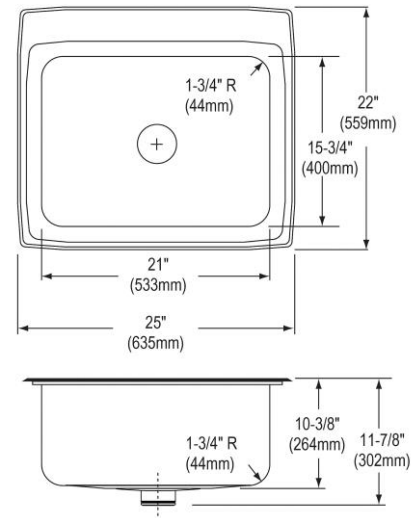

Included with Product: One LKPD1 Perfect Drain and strainer.

A Century of Tradition and Quality. For more than 100 years, Elkay has been making innovative products and providing exceptional customer care. We take pride in offering plumbing products that make life easier, inspire change and leave the world a better place.

Product Compliance: ASME A112.19.3/CSA B45.4
Accessory: ASME A112.18.2/CSA B125.2

Sinks are listed by IAPMO® as meeting the applicable requirements of the Uniform Plumbing Code®, International Plumbing Code®, and National Plumbing Code of Canada.

- [Clean and Care Manual (PDF)](#)
- [Installation Instructions (PDF) - 1000005236](#)
- [Installation Instructions (PDF) - 74180289 Disposer](#)
- [Installation Instructions (PDF) - 74180340-USA Drain](#)
- [Installation Instructions (PDF) - Garbage Disposer Compatibility Guide](#)
- [Warranty (PDF)](#)