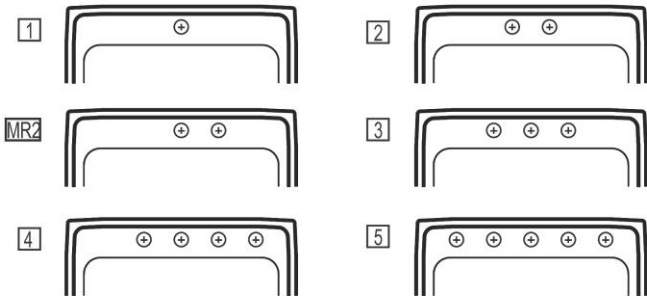

PRODUCT SPECIFICATIONS

Elkay Lustertone® Classic Stainless Steel 25" x 22" x 10-3/8" Single Bowl Drop-in Sink with Perfect Drain®. Sink is manufactured from 18 gauge 304 Stainless Steel with a Lustrous Satin finish, Center drain placement, and Sides and Bottom pads.

Installation Type:	Drop-in
Material:	304 Stainless Steel
Special Features:	Perfect Drain
Finish:	Lustrous Satin
Gauge:	18
Sound Deadening:	Sides and Bottom pads
Number of Bowls:	1
Sink Dimensions:	25" x 22" x 11-7/8"
Bowl 1 Dimensions:	21" x 15-3/4" x 10"
Drain Size:	3-3/8" (86mm)
Drain Location:	Center
Minimum Cabinet Size:	30"
Mounting Hardware:	Part # 64090012 included for countertops up to 3/4" (19mm) thick
Template Included:	No
Cutout Template #:	1000001188

Template is available for download at [elkay.com](#). CAD software will be required to open the template.

Cutout Dimensions for Drop-in Installation:

24-3/8" x 21-3/8" (619mm x 543mm) with 1-1/2" (38mm) corner radius

Perfect Drain: Seamlessly welded stainless steel collar eliminates the gap between a traditional drain and the sink for a more sanitary and gap free installation. Select garbage disposers can be installed on either sink bowl for user convenience. Please see our Garbage Disposer Compatibility Guide.

Hole Drilling Configurations:

1-1/2" (38mm) Diameter Faucet Holes on 4" (102mm) Centers

PART: _____ QTY: _____
PROJECT: _____
CONTACT: _____
DATE: _____
NOTES: _____
APPROVAL: _____