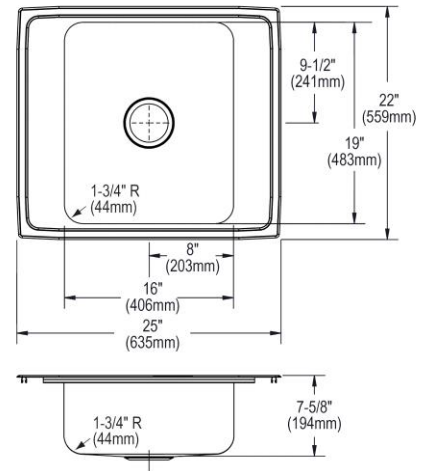

A Century of Tradition and Quality. For more than 100 years, Elkay has been making innovative products and providing exceptional customer care. We take pride in offering plumbing products that make life easier, inspire change and leave the world a better place.

Product Compliance: ASME A112.19.3/CSA B45.4

Sinks are listed by IAPMO® as meeting the applicable requirements of the Uniform Plumbing Code®, International Plumbing Code®, and National Plumbing Code of Canada.

[Clean and Care Manual (PDF)](#)
[Installation Instructions (PDF) - 100005236](#)
[Warranty (PDF)](#)

Similar models are available with: ADA Depths