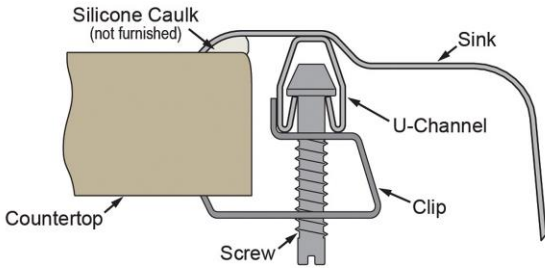

PRODUCT SPECIFICATIONS

Elkay Lustertone™ Classic Stainless Steel 25" x 22" x 7-5/8" Single Bowl Drop-in Classroom Sink. Sink is manufactured from 18 gauge 304 Stainless Steel with a Lustrous Satin finish, Center drain placement, and Bottom only pads.

Installation Type:	Drop-in
Material:	304 Stainless Steel
Finish:	Lustrous Satin
Gauge:	18
Sound Deadening:	Bottom only pads
Number of Bowls:	1
Sink Dimensions:	25" x 22" x 7-5/8"
Bowl 1 Dimensions:	16" x 19" x 7-1/2"
Drain Size:	3-1/2" (89mm)
Drain Location:	Center
Minimum Cabinet Size:	30"
Mounting Hardware:	Part # 64090012 included for countertops up to 3/4" (19mm) thick
Template Included:	No
Cutout Template #:	1000001188

Template is available for download at elkay.com. CAD software will be required to open the template.

Cutout Dimensions for Drop-in Installation:
24-3/8" x 21-3/8" (619mm x 543mm) with 1-1/2" (38mm) corner radius

Installation Profile: