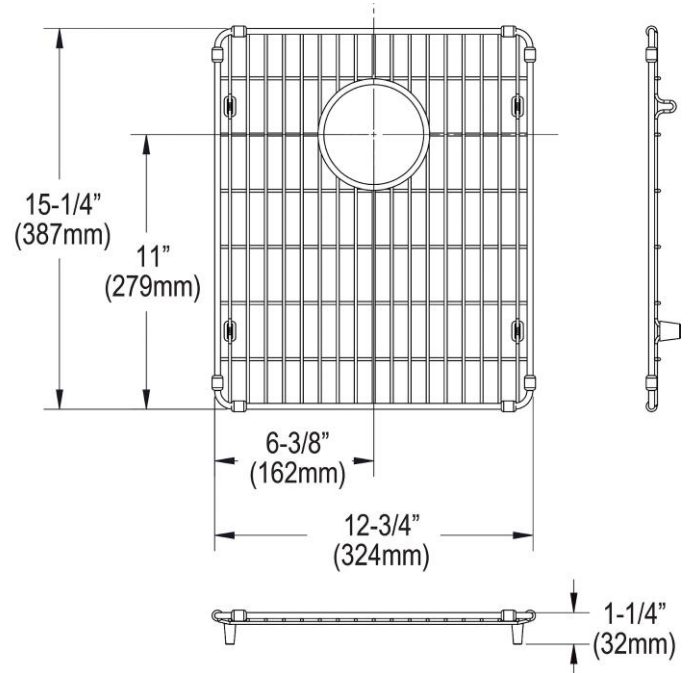

Material:	Stainless Steel
Finish:	Polished Stainless Steel
Dimensions:	12-3/4" x 15-1/4" x 1-1/4"

Special Note: For bowls with rear center drain opening.

AMERICAN PRIDE. A LIFETIME TRADITION. Like your family, the Elkay family has values and traditions that endure. For almost a century, Elkay has been a family-owned and operated company, providing thousands of jobs that support our families and communities.

[Clean and Care Manual (PDF)](#)

[Clean and Care Manual (PDF)](#)

[Warranty (PDF)](#)