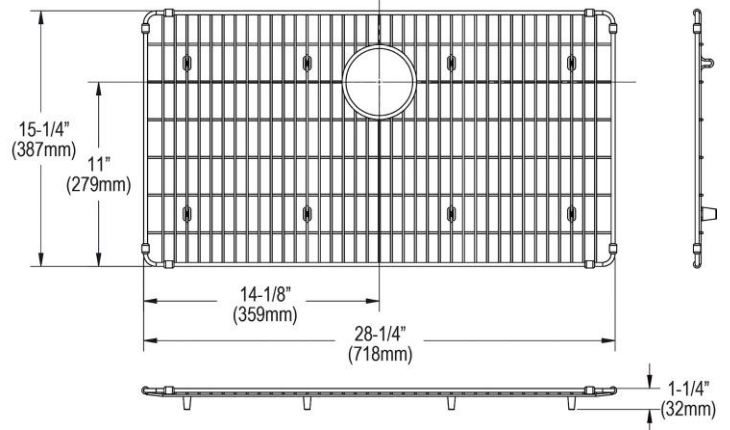

Material:	Stainless Steel
Finish:	Polished Stainless Steel
Dimensions:	28-1/4" x 15-1/4" x 1-1/4"

Special Note: For bowls with rear center drain opening.

AMERICAN PRIDE. A LIFETIME TRADITION.
Like your family, the Elkay family has values and traditions that endure. For almost a century, Elkay has been a family-owned and operated company, providing thousands of jobs that support our families and communities.

[Clean and Care Manual (PDF)](#)

[Clean and Care Manual (PDF)](#)

[Warranty (PDF)](#)