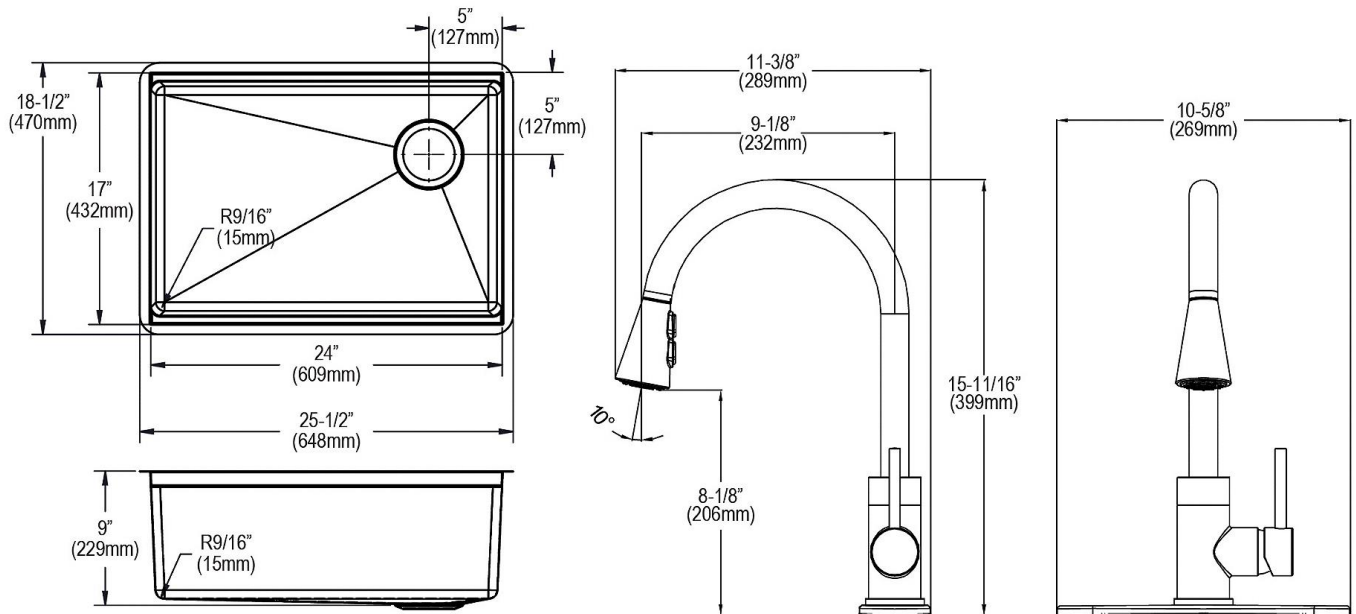

Included Accessories		
LKAV3031CR	Elkay Avado Single Hole Kitchen Faucet with Pull-down Spray and Forward Only Lever Handle Chrome Spec Sheet (PDF)	
CTXBG2214	Elkay Crosstown Stainless Steel 22-1/4" x 14-1/4" x 1-1/4" Bottom Grid Spec Sheet (PDF)	
LKCB1217AC	Elkay Acacia Hardwood 12" x 16-7/8" x 1" Cutting Board Spec Sheet (PDF)	
LKDD	Elkay 3-1/2" Drain Fitting Deep Strainer Basket Spec Sheet (PDF)	
LKC0717SS	Elkay Crosstown Stainless Steel 16-7/8" x 6-3/4" x 3-1/8" Colander with Wood Handles Spec Sheet (PDF)	

Optional Accessories		
CTXBG2214	Elkay Crosstown Stainless Steel 22-1/4" x 14-1/4" x 1-1/4" Bottom Grid Spec Sheet (PDF)	

In keeping with our policy of continuing product improvement, Elkay reserves the right to change product specifications without notice. Please visit elkay.com for the most current version of Elkay product specification sheets. This specification describes an Elkay product with design, quality, and functional benefits to the user. When making a comparison of other producers' offerings, be certain these features are not overlooked.