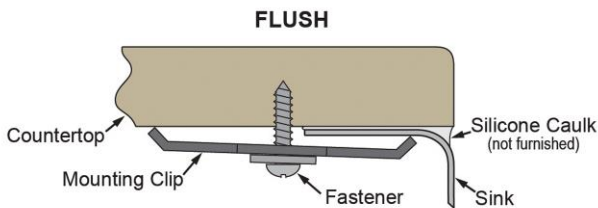

PRODUCT SPECIFICATIONS

Elkay Crosstown® 18 Gauge Workstation Stainless Steel 25-1/2" x 18-1/2" x 9" Single Bowl Undermount Sink & Faucet Kit. Sink is manufactured from 16 gauge 304 Stainless Steel with a Polished Satin finish, Rear Right drain placement, and Full spray sides and bottom with Sides and Bottom pads.

Installation Type:	Undermount
Material:	304 Stainless Steel
Special Features:	Workstation
Finish:	Polished Satin
Gauge:	16
Sound Deadening:	Full spray sides and bottom with Sides and Bottom pads
Number of Bowls:	1
Sink Dimensions:	25-1/2" x 18-1/2" x 9"
Bowl 1 Dimensions:	24" x 17" x 9"
Drain Size:	3-1/2" (89mm)
Drain Location:	Rear Right
Minimum Cabinet Size:	30"
Mounting Hardware:	Included
Template Included:	Yes
Cutout Template #:	1000005510

Template is available for download at elkay.com. CAD software will be required to open the template.

Installation Profile:

Designed to affix to the underside of any solid surface countertop.