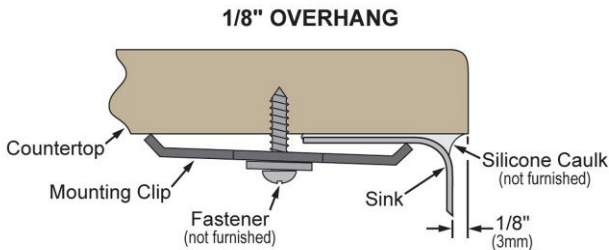

PRODUCT SPECIFICATIONS

Elkay Crosstown® 18 Gauge Stainless Steel 25-1/2" x 18-1/2" x 9" Single Bowl Undermount Sink & Faucet Kit with Drain. Sink is manufactured from 18 gauge 304 Stainless Steel with a Polished Satin finish, Rear Right drain placement, and Full spray sides and bottom with Sides and Bottom pads.

Installation Type:	Undermount
Material:	304 Stainless Steel
Finish:	Polished Satin
Gauge:	18
Sound Deadening:	Full spray sides and bottom with Sides and Bottom pads
Number of Bowls:	1
Sink Dimensions:	25-1/2" x 18-1/2" x 9"
Bowl 1 Dimensions:	24" x 17" x 9"
Drain Size:	3-1/2" (89mm)
Drain Location:	Rear Right
Minimum Cabinet Size:	30"
Mounting Hardware:	Included
Template Included:	Yes
Cutout Template #:	1000001380

Template is available for download at [elkay.com](#). CAD software will be required to open the template.

Installation Profile:

Designed to affix to the underside of any solid surface countertop.