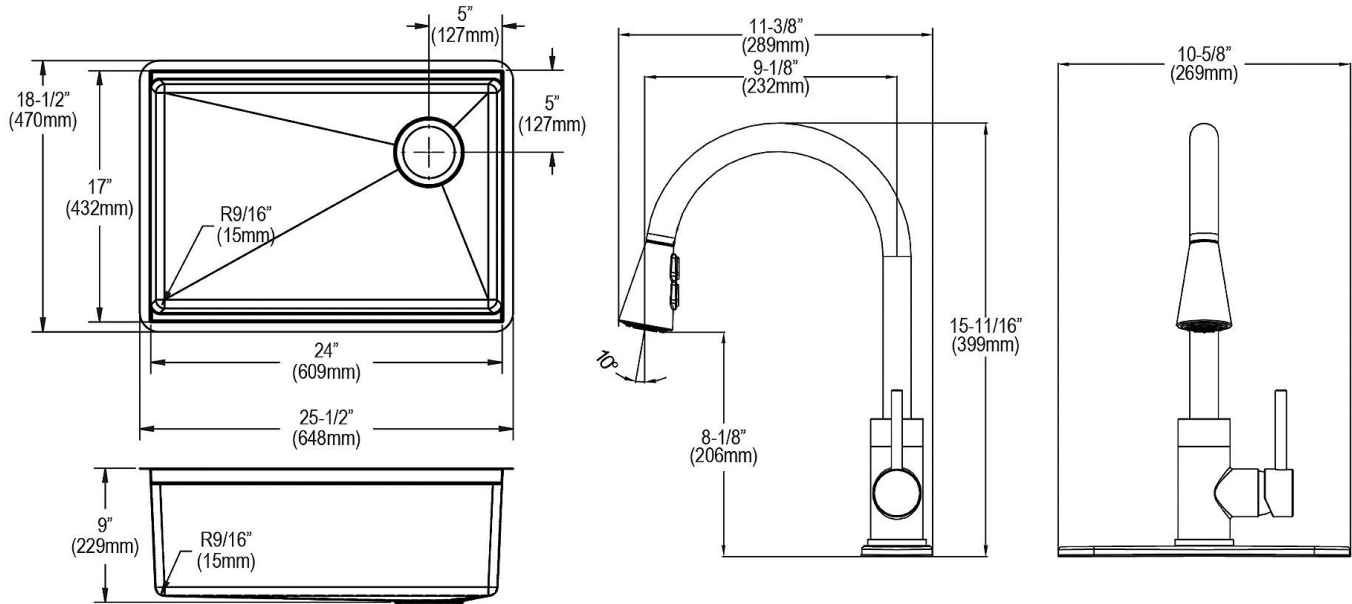

Included Accessories		
LKAV3031CR	Elkay Avado Single Hole Kitchen Faucet with Pull-down Spray and Forward Only Lever Handle Chrome Spec Sheet (PDF)	
LKDD	Elkay 3-1/2" Drain Fitting Deep Strainer Basket Spec Sheet (PDF)	

Optional Accessories		
LKDD	Elkay 3-1/2" Drain Fitting Deep Strainer Basket Spec Sheet (PDF)	
LKAV3031	Elkay Avado Single Hole Kitchen Faucet with Pull-down Spray and Forward Only Lever Handle Spec Sheet (PDF)	
CTXBG1015	Elkay Crosstown Stainless Steel 10-1/2"x 15-1/2" x 1-1/4" Bottom Grid Spec Sheet (PDF)	
LKCB1217AC	Elkay Acacia Hardwood 12" x 16-7/8" x 1" Cutting Board Spec Sheet (PDF)	

In keeping with our policy of continuing product improvement, Elkay reserves the right to change product specifications without notice. Please visit elkay.com for the most current version of Elkay product specification sheets. This specification describes an Elkay product with design, quality, and functional benefits to the user. When making a comparison of other producers' offerings, be certain these features are not overlooked.