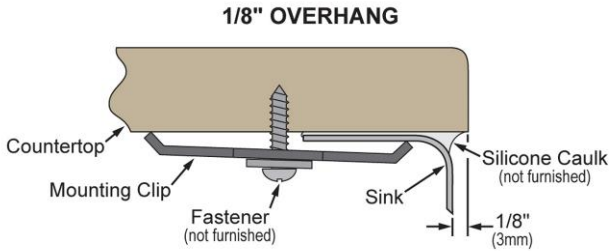

PRODUCT SPECIFICATIONS

Elkay Crosstown® 18 Gauge Stainless Steel 31-1/2" x 18-1/2" x 9" Single Bowl Undermount Sink & Faucet Kit with Drain. Sink is manufactured from 18 gauge 304 Stainless Steel with a Polished Satin finish, Rear Right drain placement, and Full spray sides and bottom with Sides and Bottom pads.

Installation Type:	Undermount
Material:	304 Stainless Steel
Finish:	Polished Satin
Gauge:	18
Sound Deadening:	Full spray sides and bottom with Sides and Bottom pads
Number of Bowls:	1
Sink Dimensions:	31-1/2" x 18-1/2" x 9"
Bowl 1 Dimensions:	30" x 17" x 9"
Drain Size:	3-1/2" (89mm)
Drain Location:	Rear Right
Minimum Cabinet Size:	36"
Mounting Hardware:	Included
Template Included:	Yes
Cutout Template #:	1000001381

Template is available for download at [elkay.com](#). CAD software will be required to open the template.

Installation Profile:

Designed to affix to the underside of any solid surface countertop.