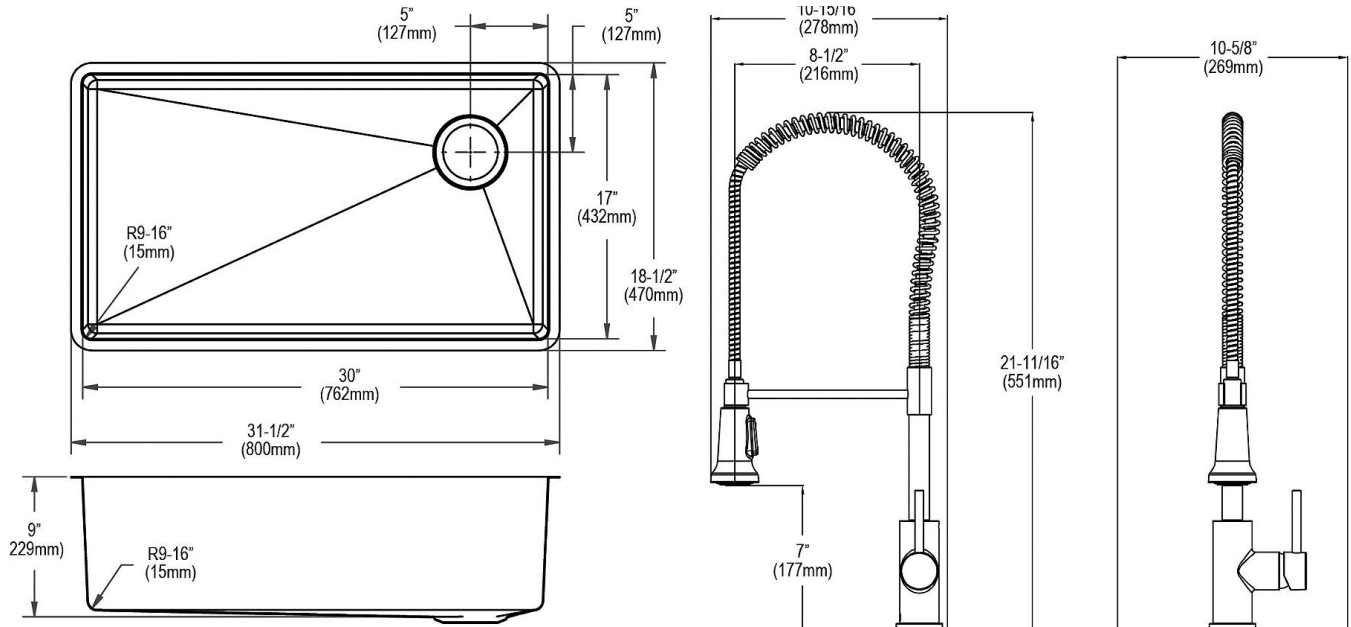

Included Accessories		
LKAV2061MBCR	Elkay Avado Single Hole Kitchen Faucet with Semi-professional Spout and Lever Handle Matte Black and Chrome Spec Sheet (PDF)	
LKDD	Elkay 3-1/2" Drain Fitting Deep Strainer Basket Spec Sheet (PDF)	

Optional Accessories		
CTXBG2815	Elkay Crosstown Stainless Steel 28-1/2" x 15-1/2" x 1-1/4" Bottom Grid Spec Sheet (PDF)	
CTXBG2815	Elkay Crosstown Stainless Steel 28-1/2" x 15-1/2" x 1-1/4" Bottom Grid Spec Sheet (PDF)	
LKCB1217AC	Elkay Acacia Hardwood 12" x 16-7/8" x 1" Cutting Board Spec Sheet (PDF)	
LKDR0717SS	Elkay Crosstown Stainless Steel 16-7/8" x 6-3/4" x 4-1/4" Drying Rack with Wood Handles Spec Sheet (PDF)	

In keeping with our policy of continuing product improvement, Elkay reserves the right to change product specifications without notice. Please visit elkay.com for the most current version of Elkay product specification sheets. This specification describes an Elkay product with design, quality, and functional benefits to the user. When making a comparison of other producers' offerings, be certain these features are not overlooked.