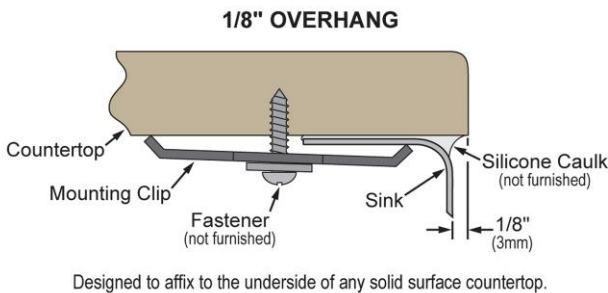

Product Compliance:

Faucet:

ASME A112.19.3/CSA B45.4
ADA & ICC A117.1
ASME A112.18.1/CSA B125.1
CEC
NSF 372 (lead free)
NSF 61

Accessory:

ASME A112.18.2/CSA B125.2

Installation Profile:

Faucet complies with ADA & ICC A117.1 accessibility requirements when installed according to the requirements outlined in these standards.