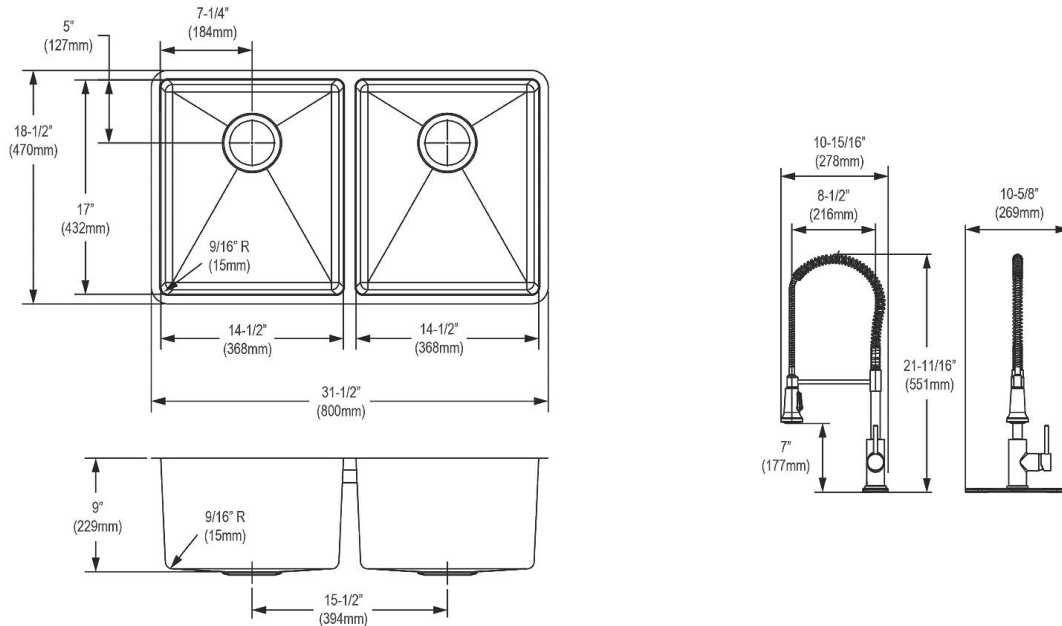

PRODUCT SPECIFICATIONS

Elkay Crosstown® 18 Gauge Stainless Steel 31-1/2" x 18-1/2" x 9" Equal Double Bowl Undermount Sink Kit with Faucet. Sink is manufactured from 18 gauge 304 Stainless Steel with a Polished Satin finish, Rear Center drain placement, and Full spray sides and bottom with Sides and Bottom pads.

Installation Type:	Sink Kits, Undermount
Material:	304 Stainless Steel
Finish:	Polished Satin
Gauge:	18
Sound Deadening:	Full spray sides and bottom with Sides and Bottom pads
Number of Bowls:	2
Sink Dimensions:	31-1/2" x 18-1/2" x 9"
Bowl 1 Dimensions:	14-1/2" x 17" x 9"
Bowl 2 Dimensions:	14-1/2" x 17" x 9"
Drain Size:	3-1/2" (89mm)
Drain Location:	Rear Center
Minimum Cabinet Size:	36"
Mounting Hardware:	Part # 54300008 included
Template Included:	Yes
Cutout Template #:	1000001381

Included Accessories		
CTXBG1316	Elkay Crosstown Stainless Steel 13" x 15-1/2" x 1-1/4" Bottom Grid Spec Sheet (PDF)	
LKAV2061CR	Elkay Avado Single Hole Kitchen Faucet with Semi-professional Spout and Lever Handle Chrome Spec Sheet (PDF)	
LKDD	Elkay 3-1/2" Drain Fitting Deep Strainer Basket Spec Sheet (PDF)	

Optional Accessories		
LKCBF17HW	Elkay Crosstown Hardwood 18" x 9-3/4" x 3/4" Cutting Board Spec Sheet (PDF)	

In keeping with our policy of continuing product improvement, Elkay reserves the right to change product specifications without notice. Please visit elkay.com for the most current version of Elkay product specification sheets. This specification describes an Elkay product with design, quality, and functional benefits to the user. When making a comparison of other producers' offerings, be certain these features are not overlooked.