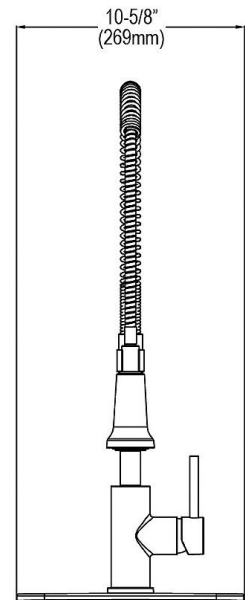

Included Accessories		
LKAV2061CR	Elkay Avado Single Hole Kitchen Faucet with Semi-professional Spout and Lever Handle Chrome Spec Sheet (PDF)	
CTXBG1015	Elkay Crosstown Stainless Steel 10-1/2" x 15-1/2" x 1-1/4" Bottom Grid Spec Sheet (PDF)	
CTXBG1515	Elkay Crosstown Stainless Steel 15-1/2" x 15-1/2" x 1-1/4" Bottom Grid Spec Sheet (PDF)	
LKDD	Elkay 3-1/2" Drain Fitting Deep Strainer Basket Spec Sheet (PDF)	

Optional Accessories		
CTXBG1015	Elkay Crosstown Stainless Steel 10-1/2" x 15-1/2" x 1-1/4" Bottom Grid Spec Sheet (PDF)	
CTXBG1515	Elkay Crosstown Stainless Steel 15-1/2" x 15-1/2" x 1-1/4" Bottom Grid Spec Sheet (PDF)	

In keeping with our policy of continuing product improvement, Elkay reserves the right to change product specifications without notice. Please visit elkay.com for the most current version of Elkay product specification sheets. This specification describes an Elkay product with design, quality, and functional benefits to the user. When making a comparison of other producers' offerings, be certain these features are not overlooked.