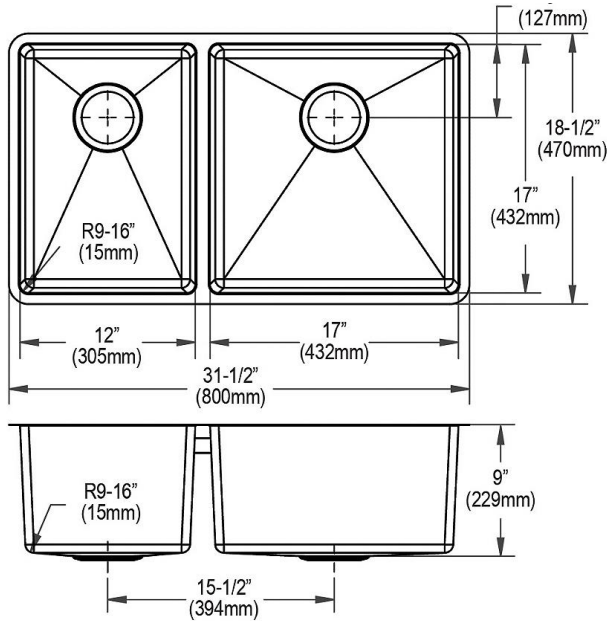

Included Accessories		
LKAV2061CR	Elkay Avado Single Hole Kitchen Faucet with Semi-professional Spout and Lever Handle Chrome Spec Sheet (PDF)	
CTXBG1015	Elkay Crosstown Stainless Steel 10-1/2" x 15-1/2" x 1-1/4" Bottom Grid Spec Sheet (PDF)	
CTXBG1515	Elkay Crosstown Stainless Steel 15-1/2" x 15-1/2" x 1-1/4" Bottom Grid Spec Sheet (PDF)	
LKDD	Elkay 3-1/2" Drain Fitting Deep Strainer Basket Spec Sheet (PDF)	

Optional Accessories		
CTXBG1015	Elkay Crosstown Stainless Steel 10-1/2" x 15-1/2" x 1-1/4" Bottom Grid Spec Sheet (PDF)	
CTXBG1515	Elkay Crosstown Stainless Steel 15-1/2" x 15-1/2" x 1-1/4" Bottom Grid Spec Sheet (PDF)	

In keeping with our policy of continuing product improvement, Elkay reserves the right to change product specifications without notice. Please visit elkay.com for the most current version of Elkay product specification sheets. This specification describes an Elkay product with design, quality, and functional benefits to the user. When making a comparison of other producers' offerings, be certain these features are not overlooked.