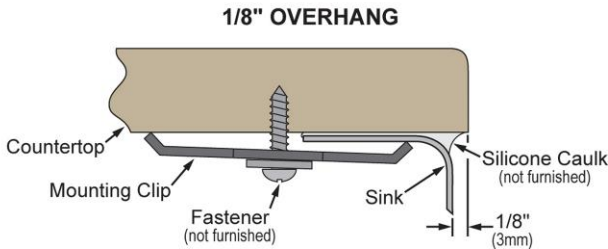

Installation Profile:

Designed to affix to the underside of any solid surface countertop.

[Clean and Care Manual (PDF)](#)
[Installation Instructions (PDF) - 1000005239](#)
[Installation Instructions (PDF) - 1000005235](#) [drain](#)
[Warranty (PDF)](#)

PART: _____ QTY: _____
PROJECT: _____
CONTACT: _____
DATE: _____
NOTES: _____
APPROVAL: _____

In keeping with our policy of continuing product improvement, Elkay reserves the right to change product specifications without notice. Please visit elkay.com for the most current version of Elkay product specification sheets. This specification describes an Elkay product with design, quality, and functional benefits to the user. When making a comparison of other producers' offerings, be certain these features are not overlooked.