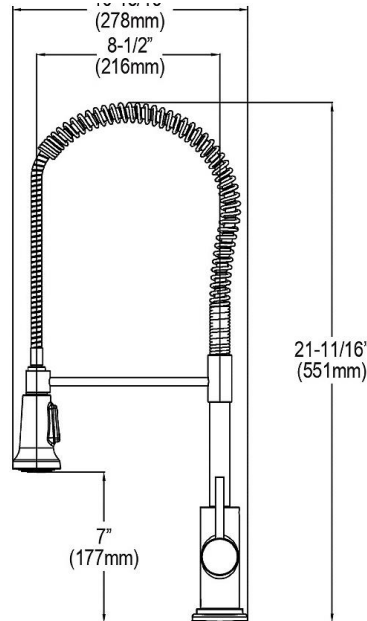

Included Accessories		
LKAV2061CR	Elkay Avado Single Hole Kitchen Faucet with Semi-professional Spout and Lever Handle Chrome Spec Sheet (PDF)	
CTXBG1015	Elkay Crosstown Stainless Steel 10-1/2" x 15-1/2" x 1-1/4" Bottom Grid Spec Sheet (PDF)	
CTXBG1515	Elkay Crosstown Stainless Steel 15-1/2" x 15-1/2" x 1-1/4" Bottom Grid Spec Sheet (PDF)	
LKDD	Elkay 3-1/2" Drain Fitting Deep Strainer Basket Spec Sheet (PDF)	

Optional Accessories		
CTXBG1015	Elkay Crosstown Stainless Steel 10-1/2" x 15-1/2" x 1-1/4" Bottom Grid Spec Sheet (PDF)	
CTXBG1515	Elkay Crosstown Stainless Steel 15-1/2" x 15-1/2" x 1-1/4" Bottom Grid Spec Sheet (PDF)	

In keeping with our policy of continuing product improvement, Elkay reserves the right to change product specifications without notice. Please visit elkay.com for the most current version of Elkay product specification sheets. This specification describes an Elkay product with design, quality, and functional benefits to the user. When making a comparison of other producers' offerings, be certain these features are not overlooked.