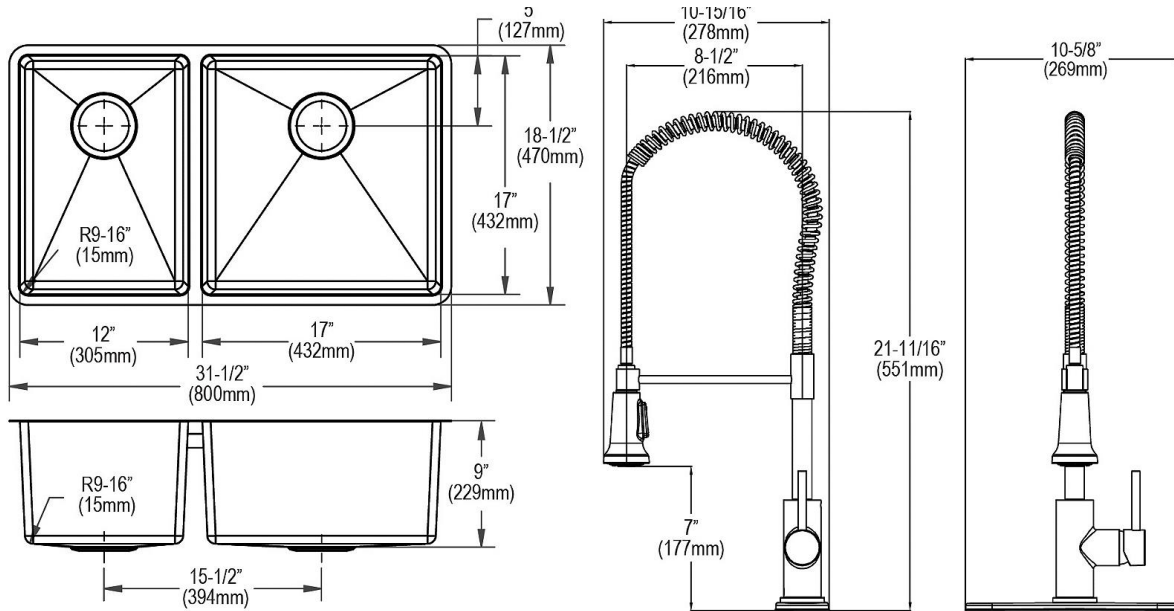

Included Accessories		
LKAV2061CR	Elkay Avado Single Hole Kitchen Faucet with Semi-professional Spout and Lever Handle Chrome Spec Sheet (PDF)	
LKDD	Elkay 3-1/2" Drain Fitting Deep Strainer Basket Spec Sheet (PDF)	

Optional Accessories		
LKDD	Elkay 3-1/2" Drain Fitting Deep Strainer Basket Spec Sheet (PDF)	
LKAV2061	Elkay Avado Single Hole Kitchen Faucet with Semi-professional Spout and Lever Handle Spec Sheet (PDF)	
CTXBG1515	Elkay Crosstown Stainless Steel 15-1/2" x 15-1/2" x 1-1/4" Bottom Grid Spec Sheet (PDF)	

In keeping with our policy of continuing product improvement, Elkay reserves the right to change product specifications without notice. Please visit elkay.com for the most current version of Elkay product specification sheets. This specification describes an Elkay product with design, quality, and functional benefits to the user. When making a comparison of other producers' offerings, be certain these features are not overlooked.