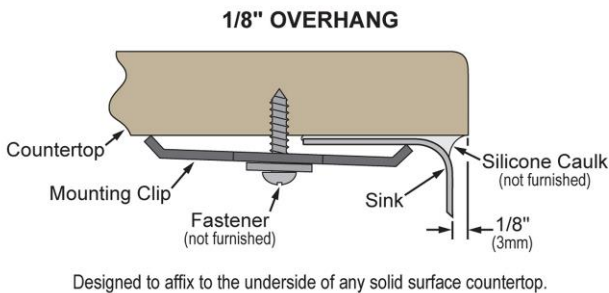

PRODUCT SPECIFICATIONS

Elkay Crosstown® 18 Gauge Stainless Steel 31-1/2" x 18-1/2" x 9" 40/60 Double Bowl Undermount Sink & Faucet Kit with Drain. Sink is manufactured from 18 gauge 304 Stainless Steel with a Polished Satin finish, Rear Center drain placement, and Full spray sides and bottom with Sides and Bottom pads.

Installation Type:	Undermount
Material:	304 Stainless Steel
Finish:	Polished Satin
Gauge:	18
Sound Deadening:	Full spray sides and bottom with Sides and Bottom pads
Number of Bowls:	2
Sink Dimensions:	31-1/2" x 18-1/2" x 9"
Bowl 1 Dimensions:	12" x 17" x 9"
Bowl 2 Dimensions:	17" x 17" x 9"
Drain Size:	3-1/2" (89mm)
Drain Location:	Rear Center
Minimum Cabinet Size:	36"
Mounting Hardware:	Included
Template Included:	Yes
Cutout Template #:	1000001381

Template is available for download at [elkay.com](#). CAD software will be required to open the template.

Installation Profile:

Included with Product:

A Century of Tradition and Quality. For more than 100 years, Elkay has been making innovative products and providing exceptional customer care. We take pride in offering plumbing products that make life easier, inspire change and leave the world a better place.

Product Compliance:

Faucet:

Accessory:

2x deep strainer drain LKDD and faucet LKAV2061CR

ASME A112.19.3/CSA B45.4
ASME A112.18.1/CSA B125.1
NSF 61
NSF 372 (lead free)
ASME A112.18.2/CSA B125.2

[Clean and Care Manual (PDF)](#)

[Installation Instructions (PDF) - 1000005239](#)

[Installation Instructions (PDF) - 1000005235 drain](#)

[Warranty (PDF)](#)

PART: _____ QTY: _____

PROJECT: _____

CONTACT: _____

DATE: _____

NOTES: _____

APPROVAL: _____

In keeping with our policy of continuing product improvement, Elkay reserves the right to change product specifications without notice. Please visit [elkay.com](#) for the most current version of Elkay product specification sheets. This specification describes an Elkay product with design, quality, and functional benefits to the user. When making a comparison of other producers' offerings, be certain these features are not overlooked.