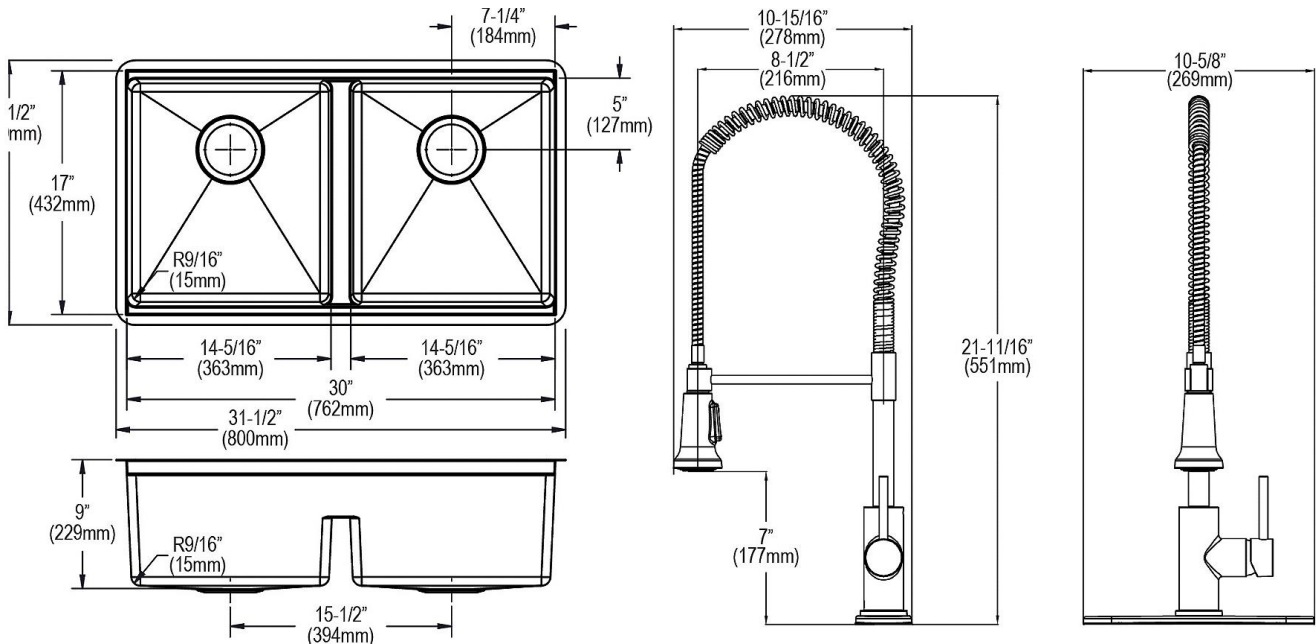

Included Accessories		
LKAV2061CR	Elkay Avado Single Hole Kitchen Faucet with Semi-professional Spout and Lever Handle Chrome Spec Sheet (PDF)	
CTXBG1314	Elkay Crosstown Stainless Steel 12-3/4" x 14-1/4" x 1-1/4" Bottom Grid Spec Sheet (PDF)	
LKC0717SS	Elkay Crosstown Stainless Steel 16-7/8" x 6-3/4" x 3-1/8" Colander with Wood Handles Spec Sheet (PDF)	
LKCB1217AC	Elkay Acacia Hardwood 12" x 16-7/8" x 1" Cutting Board Spec Sheet (PDF)	
LKDD	Elkay 3-1/2" Drain Fitting Deep Strainer Basket Spec Sheet (PDF)	

Optional Accessories		
CTXBG1314	Elkay Crosstown Stainless Steel 12-3/4" x 14-1/4" x 1-1/4" Bottom Grid Spec Sheet (PDF)	

In keeping with our policy of continuing product improvement, Elkay reserves the right to change product specifications without notice. Please visit elkay.com for the most current version of Elkay product specification sheets. This specification describes an Elkay product with design, quality, and functional benefits to the user. When making a comparison of other producers' offerings, be certain these features are not overlooked.