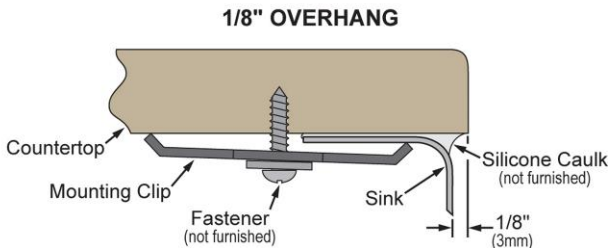

Installation Type:	Farmhouse
Material:	304 Stainless Steel
Finish:	Polished Satin
Gauge:	18
Sound Deadening:	Full spray sides and bottom with Sides and Bottom pads
Number of Bowls:	1
Sink Dimensions:	35-7/8" x 20-1/4" x 9"
Bowl 1 Dimensions:	30" x 17" x 9"
Drain Size:	3-1/2" (89mm)
Drain Location:	Rear Right
Minimum Cabinet Size:	36"
Mounting Hardware:	Included
Template Included:	No

Included with Product:

Custom fit bottom grid CTXBG2916, deep strainer drain LKDD and faucet LKAV2061CR

A Century of Tradition and Quality. For more than 100 years, Elkay has been making innovative products and providing exceptional customer care. We take pride in offering plumbing products that make life easier, inspire change and leave the world a better place.

Product Compliance:

Faucet:

ASME A112.19.3/CSA B45.4
ASME A112.18.1/CSA B125.1
NSF 61
NSF 372 (lead free)

Accessory:

ASME A112.18.2/CSA B125.2

Installation Profile:

Designed to affix to the underside of any solid surface countertop.