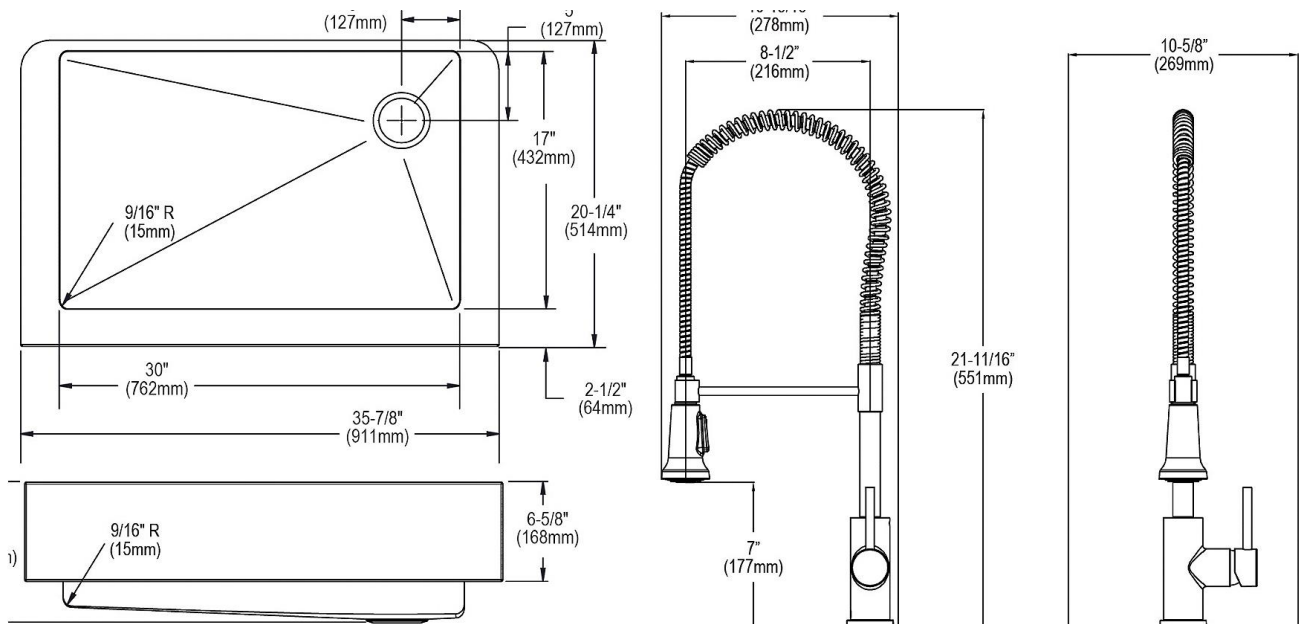

Installation Type:	Farmhouse
Material:	304 Stainless Steel
Finish:	Polished Satin
Gauge:	18
Sound Deadening:	Full spray sides and bottom with Sides and Bottom pads
Number of Bowls:	1
Sink Dimensions:	35-7/8" x 20-1/4" x 9"
Bowl 1 Dimensions:	30" x 17" x 9"
Drain Size:	3-1/2" (89mm)
Drain Location:	Rear Right
Minimum Cabinet Size:	36"
Mounting Hardware:	Included
Template Included:	No

Included Accessories		
LKAV2061CR	Elkay Avado Single Hole Kitchen Faucet with Semi-professional Spout and Lever Handle Chrome Spec Sheet (PDF)	
CTXBG2916	Elkay Crosstown Stainless Steel 29-1/4" x 16-1/4" x 1-1/4" Bottom Grid Spec Sheet (PDF)	
LKDD	Elkay 3-1/2" Drain Fitting Deep Strainer Basket Spec Sheet (PDF)	