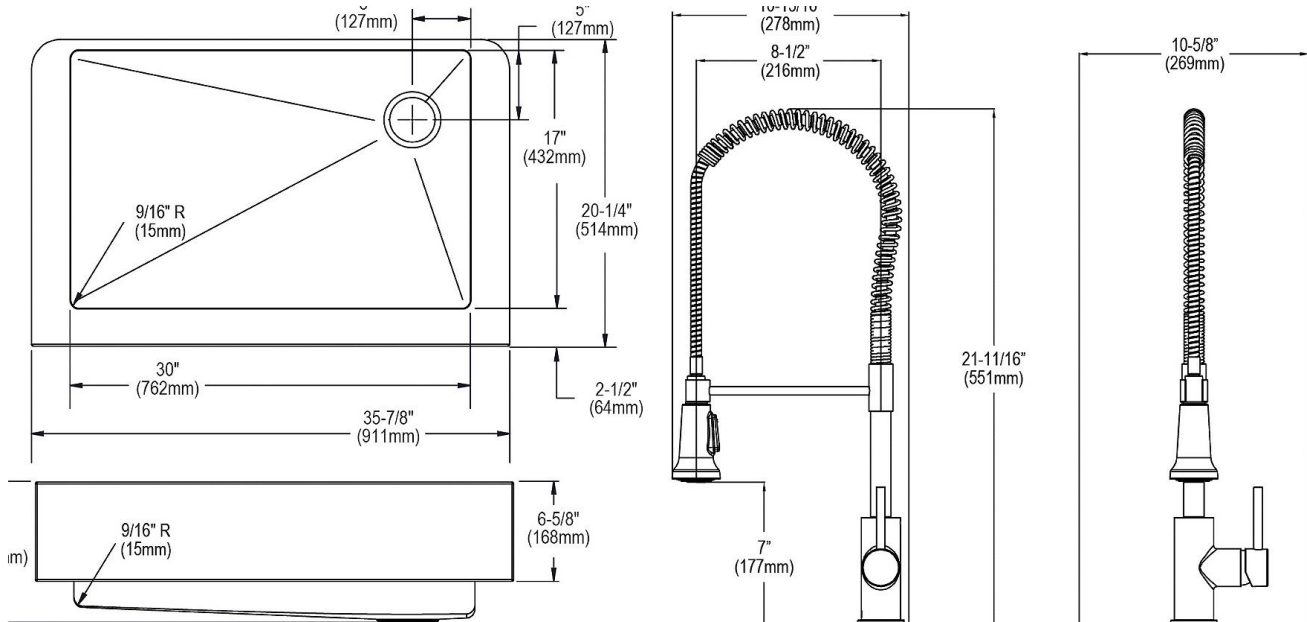

Included Accessories		
LKAV2061CR	Elkay Avado Single Hole Kitchen Faucet with Semi-professional Spout and Lever Handle Chrome Spec Sheet (PDF)	
LKDD	Elkay 3-1/2" Drain Fitting Deep Strainer Basket Spec Sheet (PDF)	

Optional Accessories		
LKDD	Elkay 3-1/2" Drain Fitting Deep Strainer Basket Spec Sheet (PDF)	
LKAV2061	Elkay Avado Single Hole Kitchen Faucet with Semi-professional Spout and Lever Handle Spec Sheet (PDF)	
CTXBG2916	Elkay Crosstown Stainless Steel 29-1/4" x 16-1/4" x 1-1/4" Bottom Grid Spec Sheet (PDF)	

In keeping with our policy of continuing product improvement, Elkay reserves the right to change product specifications without notice. Please visit elkay.com for the most current version of Elkay product specification sheets. This specification describes an Elkay product with design, quality, and functional benefits to the user. When making a comparison of other producers' offerings, be certain these features are not overlooked.