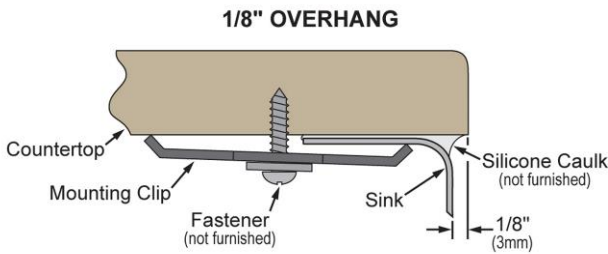

Installation Type:	Farmhouse
Material:	304 Stainless Steel
Finish:	Polished Satin
Gauge:	18
Sound Deadening:	Full spray sides and bottom with Sides and Bottom pads
Number of Bowls:	1
Sink Dimensions:	35-7/8" x 20-1/4" x 9"
Bowl 1 Dimensions:	30" x 17" x 9"
Drain Size:	3-1/2" (89mm)
Drain Location:	Rear Right
Minimum Cabinet Size:	36"
Mounting Hardware:	Included
Template Included:	No

Installation Profile:

Designed to affix to the underside of any solid surface countertop.

PART: _____ QTY: _____

PROJECT: _____

CONTACT: _____

DATE: _____

NOTES: _____

APPROVAL: _____