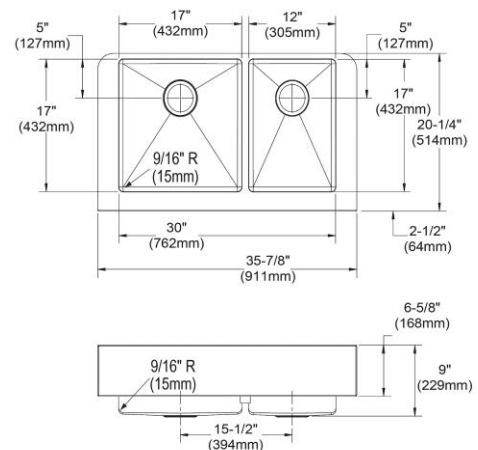

Sinks are listed by IAPMO® as meeting the applicable requirements of the Uniform Plumbing Code®, International Plumbing Code®, and National Plumbing Code of Canada.

- [Clean and Care Manual (PDF)](#)
- [Installation Instructions (PDF) - 1000005325](#)
- [Warranty (PDF)](#)

Similar models are available with: included accessories (kit)