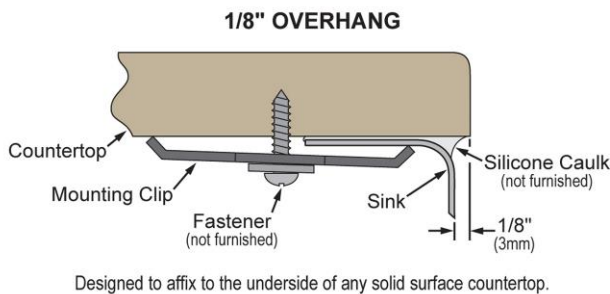

Installation Profile: