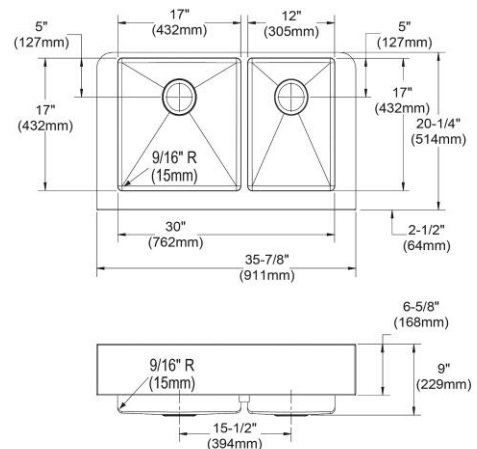

PART: _____ QTY: _____
PROJECT: _____
CONTACT: _____
DATE: _____
NOTES: _____
APPROVAL: _____

Included Accessories

In keeping with our policy of continuing product improvement, Elkay reserves the right to change product specifications without notice. Please visit elkay.com for the most current version of Elkay product specification sheets. This specification describes an Elkay product with design, quality, and functional benefits to the user. When making a comparison of other producers' offerings, be certain these features are not overlooked.