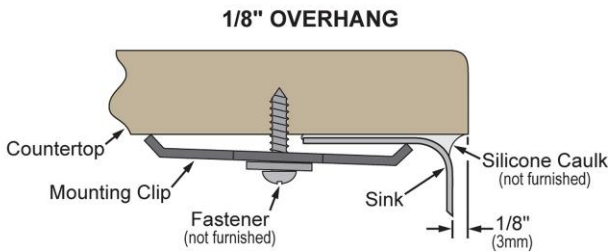

Installation Profile:

Designed to affix to the underside of any solid surface countertop.

Sinks are listed by IAPMO® as meeting the applicable requirements of the Uniform Plumbing Code®, International Plumbing Code®, and National Plumbing Code of Canada.

- [Clean and Care Manual (PDF)](#)
- [Installation Instructions (PDF) - 1000005239](#)
- [Installation Instructions (PDF) - 1000005235 drain](#)
- [Warranty (PDF)](#)