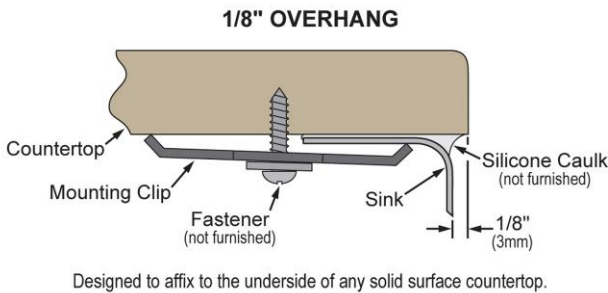

PRODUCT SPECIFICATIONS

Elkay Crosstown® 18 Gauge Stainless Steel 35-7/8" x 20-1/4" x 9" Equal Double Bowl Farmhouse Sink with Aqua Divide. Sink is manufactured from 18 gauge 304 Stainless Steel with a Polished Satin finish, Rear Center drain placement, and Full spray sides and bottom with Sides and Bottom pads.

Installation Type:	Farmhouse
Material:	304 Stainless Steel
Special Features:	Aqua Divide
Finish:	Polished Satin
Gauge:	18
Sound Deadening:	Full spray sides and bottom with Sides and Bottom pads
Number of Bowls:	2
Sink Dimensions:	35-7/8" x 20-1/4" x 9"
Bowl 1 Dimensions:	14-1/2" x 17" x 9"
Bowl 2 Dimensions:	14-1/2" x 17" x 9"
Drain Size:	3-1/2" (89mm)
Drain Location:	Rear Center
Minimum Cabinet Size:	36"
Mounting Hardware:	Part # 54300008 included
Template Included:	No

Special Note: Aqua Divide height: 4-11/16" (119mm)

Installation Profile:

A Century of Tradition and Quality. For more than 100 years, Elkay has been making innovative products and providing exceptional customer care. We take pride in offering plumbing products that make life easier, inspire change and leave the world a better place.