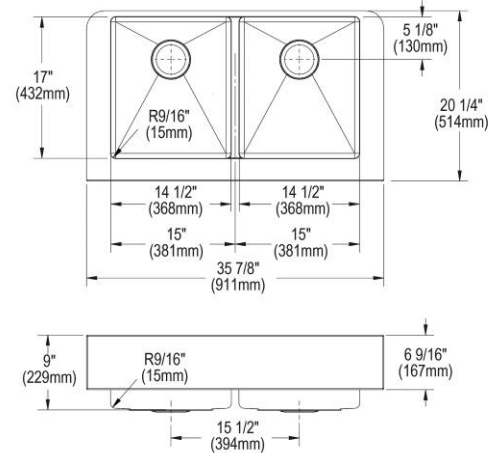

A Century of Tradition and Quality. For more than 100 years, Elkay has been making innovative products and providing exceptional customer care. We take pride in offering plumbing products that make life easier, inspire change and leave the world a better place.

Product Compliance: ASME A112.19.3/CSA B45.4

Sinks are listed by IAPMO® as meeting the applicable requirements of the Uniform Plumbing Code®, International Plumbing Code®, and National Plumbing Code of Canada.

- [Clean and Care Manual (PDF)](#)
- [Installation Instructions (PDF) - 1000005325](#)
- [Warranty (PDF)](#)

Similar models are available with: included accessories (kit)