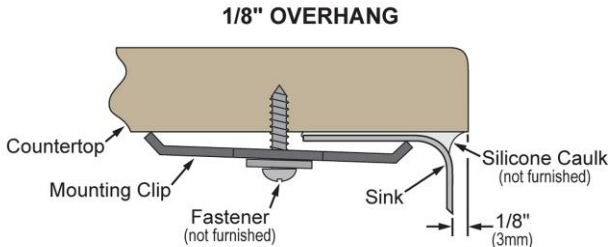

PRODUCT SPECIFICATIONS

Elkay Crosstown® 18 Gauge Stainless Steel 35-7/8" x 20-1/4" x 9" Equal Double Bowl Farmhouse Sink & Faucet Kit with Aqua Divide & Drain. Sink is manufactured from 18 gauge 304 Stainless Steel with a Polished Satin finish, Rear Center drain placement, and Full spray sides and bottom with Sides and Bottom pads.

Installation Type:	Farmhouse
Material:	304 Stainless Steel
Finish:	Polished Satin
Gauge:	18
Sound Deadening:	Full spray sides and bottom with Sides and Bottom pads
Number of Bowls:	2
Sink Dimensions:	35-7/8" x 20-1/4" x 9"
Bowl 1 Dimensions:	14-1/2" x 17" x 9"
Bowl 2 Dimensions:	14-1/2" x 17" x 9"
Drain Size:	3-1/2" (89mm)
Drain Location:	Rear Center
Minimum Cabinet Size:	36"
Mounting Hardware:	Included
Template Included:	No

Product Compliance:

Faucet:

ASME A112.19.3/CSA B45.4
ASME A112.18.1/CSA B125.1
NSF 61
NSF 372 (lead free)

Accessory:

ASME A112.18.2/CSA B125.2

Installation Profile:

Designed to affix to the underside of any solid surface countertop.