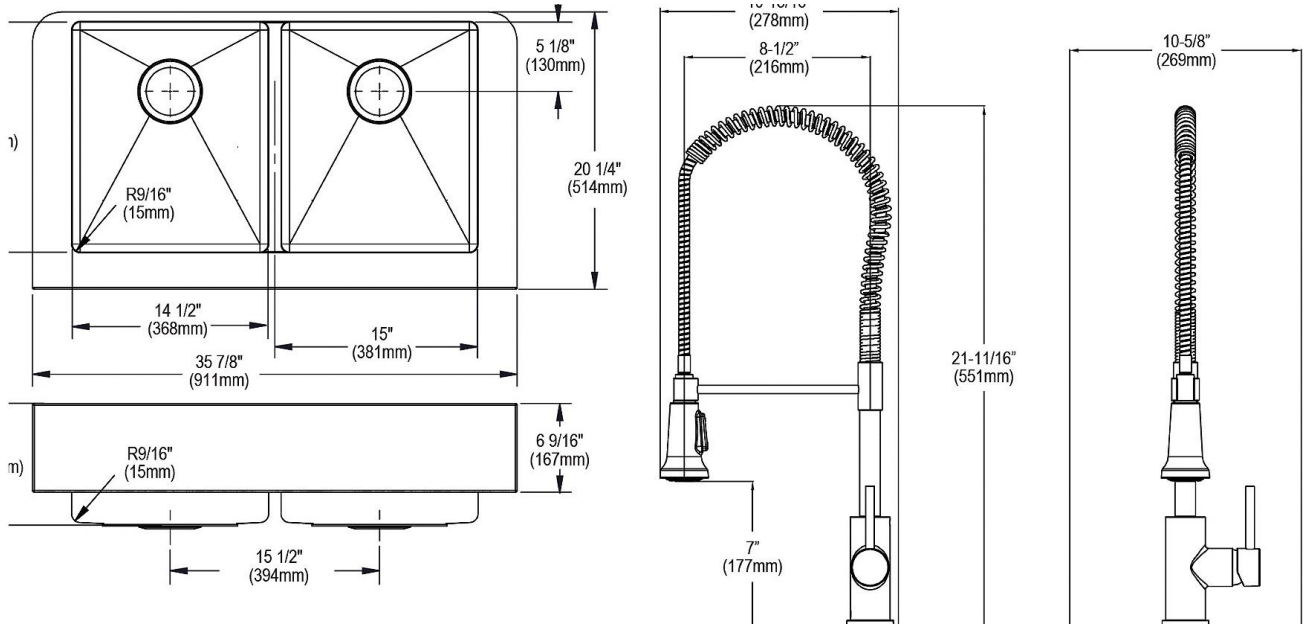

Included Accessories		
LKAV2061CR	Elkay Avado Single Hole Kitchen Faucet with Semi-professional Spout and Lever Handle Chrome Spec Sheet (PDF)	
LKDD	Elkay 3-1/2" Drain Fitting Deep Strainer Basket Spec Sheet (PDF)	

Optional Accessories		
LKDD	Elkay 3-1/2" Drain Fitting Deep Strainer Basket Spec Sheet (PDF)	
LKAV2061	Elkay Avado Single Hole Kitchen Faucet with Semi-professional Spout and Lever Handle Spec Sheet (PDF)	
CTXBG1316	Elkay Crosstown Stainless Steel 13" x 15-1/2" x 1-1/4" Bottom Grid Spec Sheet (PDF)	

In keeping with our policy of continuing product improvement, Elkay reserves the right to change product specifications without notice. Please visit elkay.com for the most current version of Elkay product specification sheets. This specification describes an Elkay product with design, quality, and functional benefits to the user. When making a comparison of other producers' offerings, be certain these features are not overlooked.