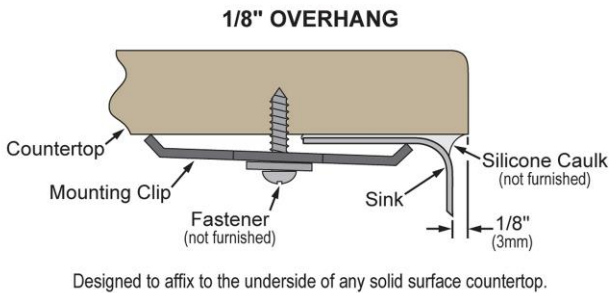

Installation Profile:

PART: _____ QTY: _____

PROJECT: _____

CONTACT: _____

DATE: _____

NOTES: _____

APPROVAL: _____

In keeping with our policy of continuing product improvement, Elkay reserves the right to change product specifications without notice. Please visit [elkay.com](#) for the most current version of Elkay product specification sheets. This specification describes an Elkay product with design, quality, and functional benefits to the user. When making a comparison of other producers' offerings, be certain these features are not overlooked.