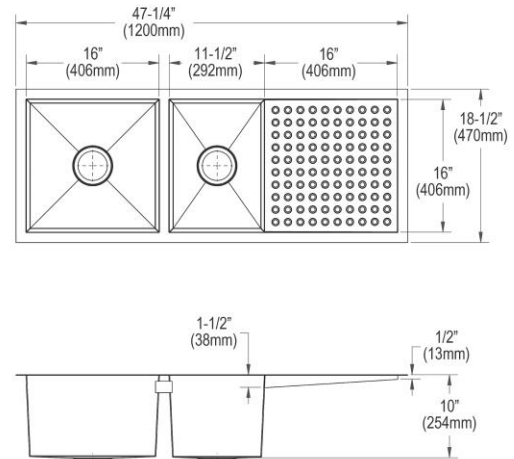

Installation Profile:

PART: _____ QTY: _____

PROJECT: _____

CONTACT: _____

DATE: _____

NOTES: _____

APPROVAL: _____

In keeping with our policy of continuing product improvement, Elkay reserves the right to change product specifications without notice. Please visit [elkay.com](#) for the most current version of Elkay product specification sheets. This specification describes an Elkay product with design, quality, and functional benefits to the user. When making a comparison of other producers' offerings, be certain these features are not overlooked.