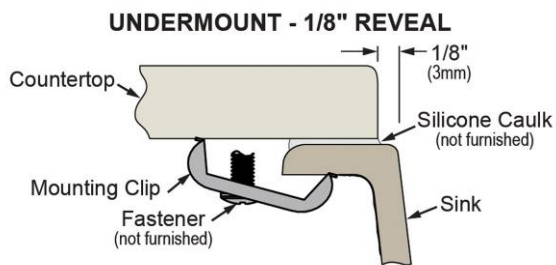

<b>Installation Type:</b>	Sink Kits, Undermount
<b>Material:</b>	Quartz
<b>Finish:</b>	Black (BK), Graphite (GT), Matte Black (MB), White (WH)
<b>Number of Bowls:</b>	1
<b>Sink Dimensions:</b>	33" x 18-7/16" x 9-7/16"
<b>Bowl 1 Dimensions:</b>	30-1/4" x 16-5/16" x 9-7/16"
<b>Drain Size:</b>	3-1/2" (89mm)
<b>Drain Location:</b>	Rear Center
<b>Minimum Cabinet Size:</b>	36"
<b>Mounting Hardware:</b>	Part # 54300408 included
<b>Template Included:</b>	Yes
<b>Cutout Template #:</b>	<a href="#">1000003468</a>

Template is available for download at [elkay.com](#). CAD software will be required to open the template.

**Cutout Dimensions for Drop-in Installation:**

30-1/2" x 16-9/16" (774.59mm x 420.39mm) with 1/2" (13.08mm) corner radius

**Installation Profile:**

Designed to affix to the underside of any solid surface countertop.

PART: \_\_\_\_\_ QTY: \_\_\_\_\_

PROJECT: \_\_\_\_\_

CONTACT: \_\_\_\_\_

DATE: \_\_\_\_\_

NOTES: \_\_\_\_\_

APPROVAL: \_\_\_\_\_