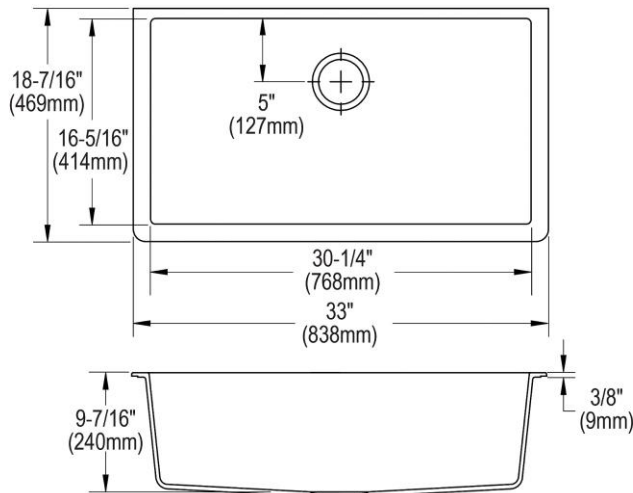

▼ **Ships in multiple boxes.**

A Century of Tradition and Quality. For more than 100 years, Elkay has been making innovative products and providing exceptional customer care. We take pride in offering plumbing products that make life easier, inspire change and leave the world a better place.

Product Compliance: CSA B45.5/IAPMO Z124
Accessory: ASME A112.18.2/CSA B125.2

[Clean and Care Manual (PDF)](#)
[Installation Instructions (PDF) - 1000005238](#)
[Warranty (PDF)](#)