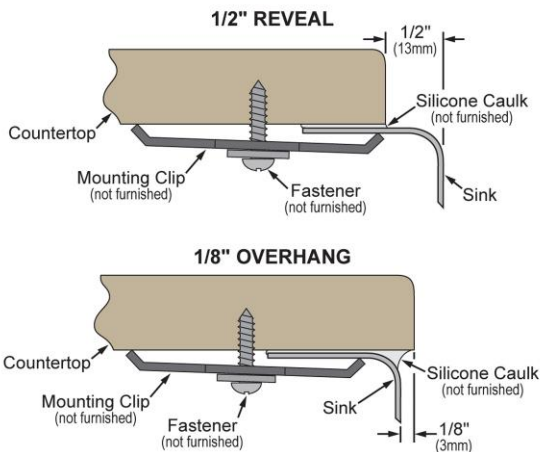

Template is available for download at [elkay.com](http://elkay.com). CAD software will be required to open the template.

**Included with Product:** LKWBG1209SS bottom grid, LK36 drain

A Century of Tradition and Quality. For more than 100 years, Elkay has been making innovative products and providing exceptional customer care. We take pride in offering plumbing products that make life easier, inspire change and leave the world a better place.

**Installation Profile:**

Designed to affix to the underside of any solid surface countertop.

**Product Compliance:** ASME A112.19.3/CSA B45.4  
**Accessory:** ASME A112.18.2/CSA B125.2

- [Clean and Care Manual \(PDF\)](#)
- [Installation Instructions \(PDF\) - 1000005239](#)
- [Installation Instructions \(PDF\) - 1000005235\\_drain](#)
- [Warranty \(PDF\)](#)