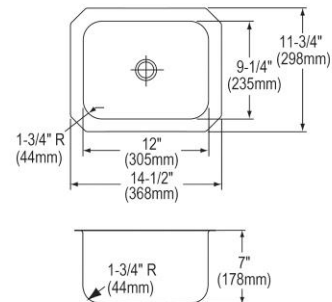

**PRODUCT SPECIFICATIONS**

Elkay Lustertone™ Classic Stainless Steel 14-1/2" x 11-3/4" x 7" Single Bowl Undermount Bar Sink Kit. Sink is manufactured from 18 gauge 304 Stainless Steel with a Lustrous Satin finish, Center drain placement, and Sides and Bottom pads.

<b>Installation Type:</b>	Sink Kits, Undermount
<b>Material:</b>	304 Stainless Steel
<b>Finish:</b>	Lustrous Satin
<b>Gauge:</b>	18
<b>Sound Deadening:</b>	Sides and Bottom pads
<b>Number of Bowls:</b>	1
<b>Sink Dimensions:</b>	14-1/2" x 11-3/4" x 7"
<b>Bowl 1 Dimensions:</b>	12" x 9-1/4" x 7"
<b>Drain Size:</b>	2" (51mm)
<b>Drain Location:</b>	Center
<b>Minimum Cabinet Size:</b>	18"
<b>Mounting Hardware:</b>	Undermount brackets sold separately
<b>Template Included:</b>	Yes
<b>Cutout Template #:</b>	<a href="#">1000001421</a>

**Installation Profile:**

Designed to affix to the underside of any solid surface countertop.

**Product Compliance:** ASME A112.19.3/CSA B45.4  
**Accessory:** ASME A112.18.2/CSA B125.2

- [Clean and Care Manual \(PDF\)](#)
- [Installation Instructions \(PDF\) - 1000005239](#)
- [Installation Instructions \(PDF\) - 1000005235\\_drain](#)
- [Warranty \(PDF\)](#)