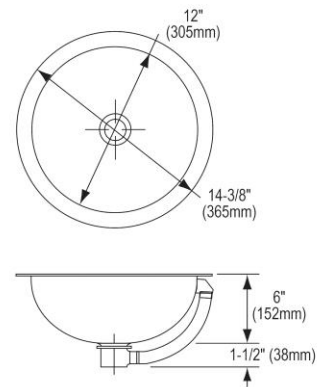

Included with Product: LKF295 overflow Assembly

A Century of Tradition and Quality. For more than 100 years, Elkay has been making innovative products and providing exceptional customer care. We take pride in offering plumbing products that make life easier, inspire change and leave the world a better place.

Product Compliance: ADA & ICC A117.1
ASME A112.19.3/CSA B45.4

Sinks are listed by IAPMO® as meeting the applicable requirements of the Uniform Plumbing Code®, International Plumbing Code®, and National Plumbing Code of Canada.

Complies with ADA & ICC A117.1 accessibility requirements when installed according to the requirements outlined in these standards.

- [Clean and Care Manual (PDF)](#)
- [Installation Instructions (PDF) - 1000005239](#)
- [Installation Instructions (PDF) - 74180001_overflow](#)
- [Warranty (PDF)](#)

Similar models are available with: CuVerro antimicrobial copper