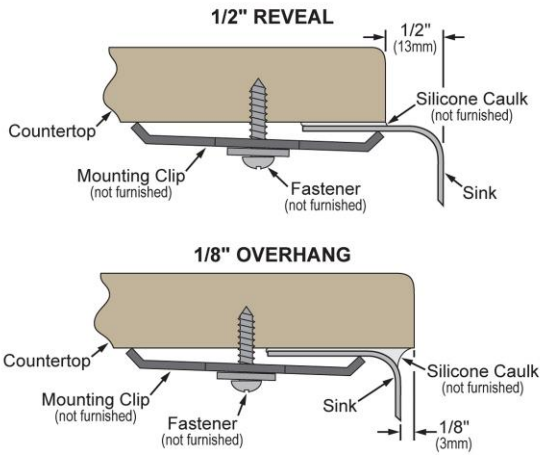

PRODUCT SPECIFICATIONS

Elkay Asana® Stainless Steel 14-3/8" x 14-3/8" x 6" Single Bowl Undermount Bathroom Sink with Overflow. Sink is manufactured from 18 gauge 304 Stainless Steel with a Lustrous Satin finish, Center drain placement, and Bottom only pads.

Installation Type:	Undermount
Material:	304 Stainless Steel
Finish:	Lustrous Satin
Gauge:	18
Sound Deadening:	Bottom only pads
Number of Bowls:	1
Sink Dimensions:	14-3/8" x 14-3/8" x 6"
Bowl 1 Dimensions:	12" x 12" x 6"
Drain Size:	1-1/2" (38mm)
Drain Location:	Center
Minimum Cabinet Size:	18"
Mounting Hardware:	Undermount brackets sold separately
Template Included:	Yes
Cutout Template #:	1000000596

Template is available for download at [elkay.com](#). CAD software will be required to open the template.

Installation Profile:

Designed to affix to the underside of any solid surface countertop.