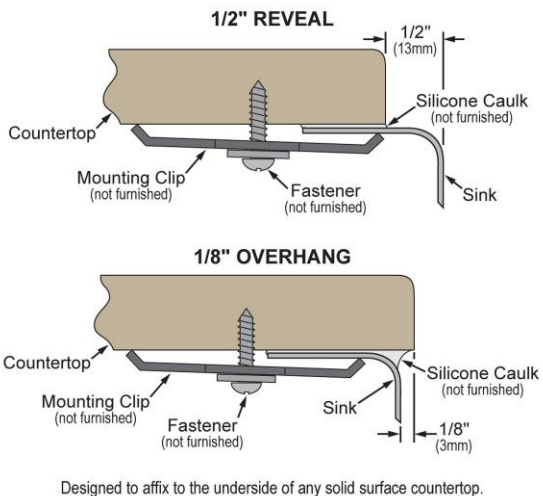

PRODUCT SPECIFICATIONS

Elkay Lustertone™ Classic Stainless Steel 16-1/2" x 20-1/2" x 9-7/8" Single Bowl Undermount Sink Kit. Sink is manufactured from 18 gauge 304 Stainless Steel with a Lustrous Satin finish, Rear Center drain placement, and Sides and Bottom pads.

Installation Type:	Sink Kits, Undermount
Material:	304 Stainless Steel
Finish:	Lustrous Satin
Gauge:	18
Sound Deadening:	Sides and Bottom pads
Number of Bowls:	1
Sink Dimensions:	16-1/2" x 20-1/2" x 9-7/8"
Bowl 1 Dimensions:	14" x 18" x 9-7/8"
Drain Size:	3-1/2" (89mm)
Drain Location:	Rear Center
Minimum Cabinet Size:	21"
Mounting Hardware:	Undermount brackets sold separately
Template Included:	Yes
Cutout Template #:	1000001307

Template is available for download at elkay.com. CAD software will be required to open the template.

Installation Profile:

Included with Product: LKWOBG1418SS bottom grid, LK99 drain

A Century of Tradition and Quality. For more than 100 years, Elkay has been making innovative products and providing exceptional customer care. We take pride in offering plumbing products that make life easier, inspire change and leave the world a better place.

Product Compliance: ASME A112.19.3/CSA B45.4
Accessory: ASME A112.18.2/CSA B125.2

- [Clean and Care Manual (PDF)](#)
- [Installation Instructions (PDF) - 1000005239](#)
- [Installation Instructions (PDF) - 1000005235_drain](#)
- [Warranty (PDF)](#)