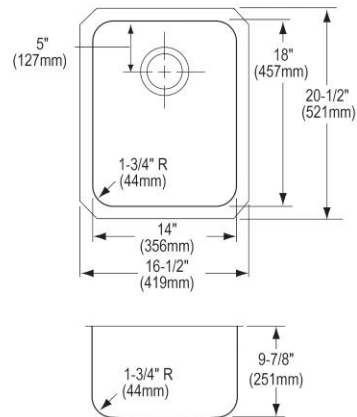

PART: _____ QTY: _____
PROJECT: _____
CONTACT: _____
DATE: _____
NOTES: _____
APPROVAL: _____

Included Accessories

In keeping with our policy of continuing product improvement, Elkay reserves the right to change product specifications without notice. Please visit elkay.com for the most current version of Elkay product specification sheets. This specification describes an Elkay product with design, quality, and functional benefits to the user. When making a comparison of other producers' offerings, be certain these features are not overlooked.