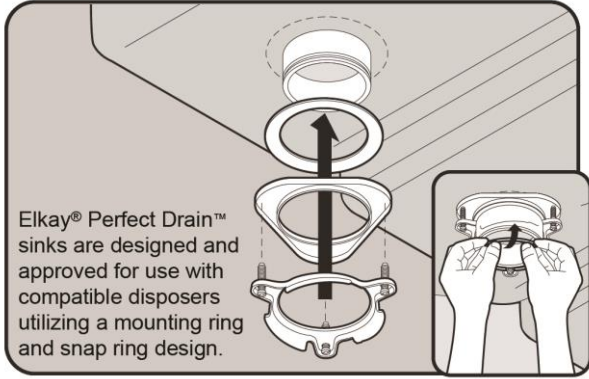

Included Accessories		
LKPD1	Elkay Perfect Drain Fitting Type 304 Stainless Steel Body and Strainer Spec Sheet (PDF)	
Optional Accessories		
LKWOBG1418SS	Elkay Stainless Steel 13" x 17" x 1" Bottom Grid Spec Sheet (PDF)	
CBS1418	Elkay Hardwood 15" x 19" x 3/4" Cutting Board Spec Sheet (PDF)	
LKDS35	Elkay 3-1/2" Garbage Disposal Stopper / Strainer for use with Perfect Drain-Satin Finish Spec Sheet (PDF)	
LKDS99	Elkay 3-1/2" Garbage Disposal Stopper / Strainer for use with Perfect Drain-Chrome Polished Stainless Steel Spec Sheet (PDF)	
LKPDVR18B	Elkay Perfect Drain Chrome Plated Brass Body Vandal-resistant Strainer Spec Sheet (PDF)	
LKGT1042	Elkay Gourmet Single Hole Bar Faucet Pull-out Spray and Lever Handle Spec Sheet (PDF)	

In keeping with our policy of continuing product improvement, Elkay reserves the right to change product specifications without notice. Please visit elkay.com for the most current version of Elkay product specification sheets. This specification describes an Elkay product with design, quality, and functional benefits to the user. When making a comparison of other producers' offerings, be certain these features are not overlooked.