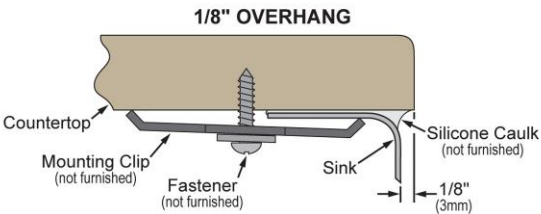

PRODUCT SPECIFICATIONS

Elkay Lustertone™ Classic Stainless Steel, 16-1/2" x 20-1/2" x 7-7/8" Single Bowl Undermount Sink with Perfect Drain. Sink is manufactured from 18 gauge 304 Stainless Steel with a Lustrous Satin finish, Rear Center drain placement, and Sides and Bottom pads.

Installation Type:	Undermount
Material:	304 Stainless Steel
Special Features:	Perfect Drain
Finish:	Lustrous Satin
Gauge:	18
Sound Deadening:	Sides and Bottom pads
Number of Bowls:	1
Sink Dimensions:	16-1/2" x 20-1/2" x 9-3/8"
Bowl 1 Dimensions:	14" x 18" x 7-7/8"
Drain Size:	3-3/8" (86mm)
Drain Location:	Rear Center
Minimum Cabinet Size:	21"
Mounting Hardware:	Undermount brackets sold separately
Template Included:	Yes
Cutout Template #:	1000001307

Template is available for download at [elkay.com](#). CAD software will be required to open the template.

Perfect Drain: Seamlessly welded stainless steel collar eliminates the gap between a traditional drain and the sink for a more sanitary and gap free installation. Select garbage disposers can be installed on either sink bowl for user convenience. Please see our Garbage Disposer Compatibility Guide.

Installation Profile:

Designed to affix to the underside of any solid surface countertop.

PART: _____ QTY: _____

PROJECT: _____

CONTACT: _____

DATE: _____

NOTES: _____

APPROVAL: _____