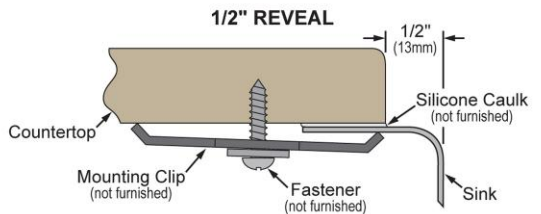

PRODUCT SPECIFICATIONS

Elkay Lustertone™ Classic Stainless Steel, 16-1/2" x 20-1/2" x 7-7/8" Single Bowl Undermount Sink with Perfect Drain. Sink is manufactured from 18 gauge 304 Stainless Steel with a Lustrous Satin finish, Rear Center drain placement, and Sides and Bottom pads.

Installation Type:	Undermount
Material:	304 Stainless Steel
Special Features:	Perfect Drain
Finish:	Lustrous Satin
Gauge:	18
Sound Deadening:	Sides and Bottom pads
Number of Bowls:	1
Sink Dimensions:	16-1/2" x 20-1/2" x 9-3/8"
Bowl 1 Dimensions:	14" x 18" x 7-7/8"
Drain Size:	3-3/8" (86mm)
Drain Location:	Rear Center
Minimum Cabinet Size:	21"
Mounting Hardware:	Undermount brackets sold separately
Template Included:	Yes
Cutout Template #:	1000001307

Template is available for download at [elkay.com](#). CAD software will be required to open the template.

Perfect Drain: Seamlessly welded stainless steel collar eliminates the gap between a traditional drain and the sink for a more sanitary and gap free installation. Select garbage disposers can be installed on either sink bowl for user convenience. Please see our Garbage Disposer Compatibility Guide.

Installation Profile:

Designed to affix to the underside of any solid surface countertop.

PART: _____ QTY: _____

PROJECT: _____

CONTACT: _____

DATE: _____

NOTES: _____

APPROVAL: _____