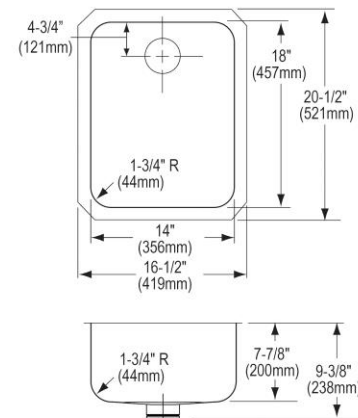

In keeping with our policy of continuing product improvement, Elkay reserves the right to change product specifications without notice. Please visit [elkay.com](#) for the most current version of Elkay product specification sheets. This specification describes an Elkay product with design, quality, and functional benefits to the user. When making a comparison of other producers' offerings, be certain these features are not overlooked.