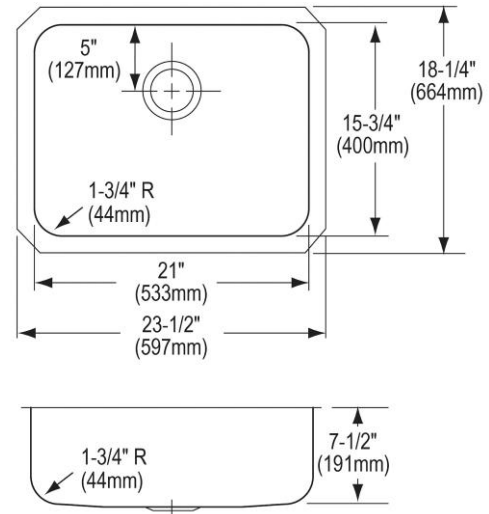

Installation Profile:

PART: _____ QTY: _____
PROJECT: _____
CONTACT: _____
DATE: _____
NOTES: _____
APPROVAL: _____

Included Accessories

In keeping with our policy of continuing product improvement, Elkay reserves the right to change product specifications without notice. Please visit [elkay.com](#) for the most current version of Elkay product specification sheets. This specification describes an Elkay product with design, quality, and functional benefits to the user. When making a comparison of other producers' offerings, be certain these features are not overlooked.