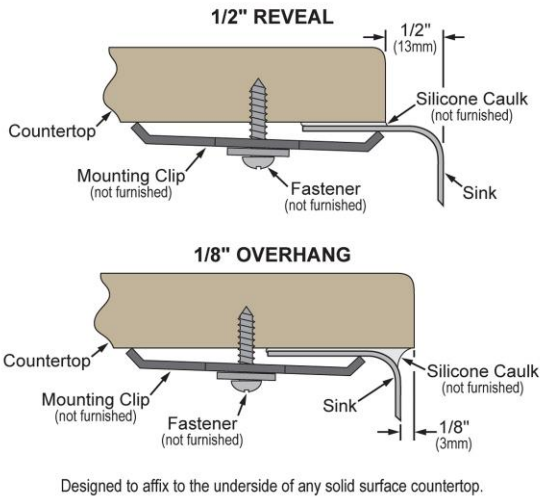

Installation Profile:

PART: _____ QTY: _____
PROJECT: _____
CONTACT: _____
DATE: _____
NOTES: _____
APPROVAL: _____

Included Accessories

In keeping with our policy of continuing product improvement, Elkay reserves the right to change product specifications without notice. Please visit [elkay.com](#) for the most current version of Elkay product specification sheets. This specification describes an Elkay product with design, quality, and functional benefits to the user. When making a comparison of other producers' offerings, be certain these features are not overlooked.