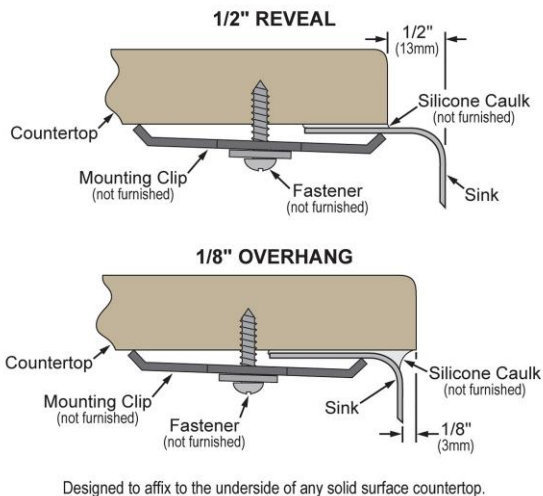

Installation Profile: