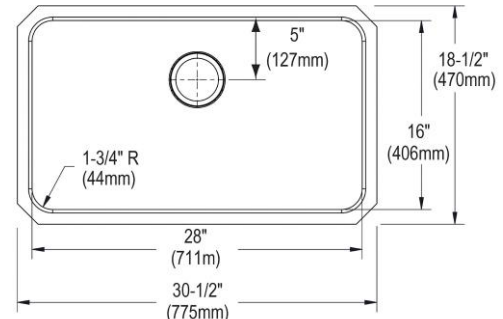

Sinks are listed by IAPMO® as meeting the applicable requirements of the Uniform Plumbing Code®, International Plumbing Code®, and National Plumbing Code of Canada.

[Clean and Care Manual (PDF)](#)
[Installation Instructions (PDF) - 1000005239](#)
[Warranty (PDF)](#)

Similar models are available with: included accessories (kit)