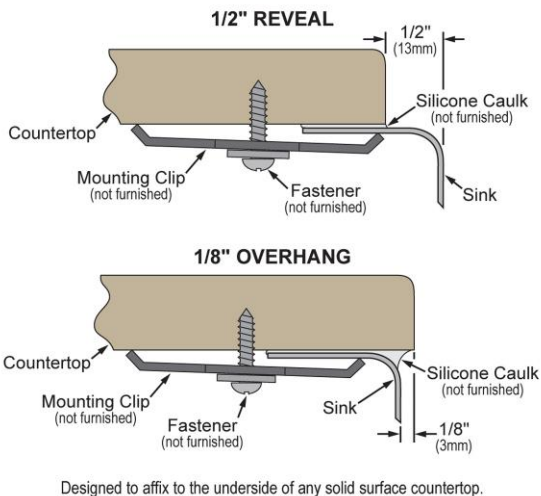

Installation Profile:

PART: _____ QTY: _____

PROJECT: _____

CONTACT: _____

DATE: _____

NOTES: _____

APPROVAL: _____

Included Accessories

In keeping with our policy of continuing product improvement, Elkay reserves the right to change product specifications without notice. Please visit [elkay.com](#) for the most current version of Elkay product specification sheets. This specification describes an Elkay product with design, quality, and functional benefits to the user. When making a comparison of other producers' offerings, be certain these features are not overlooked.