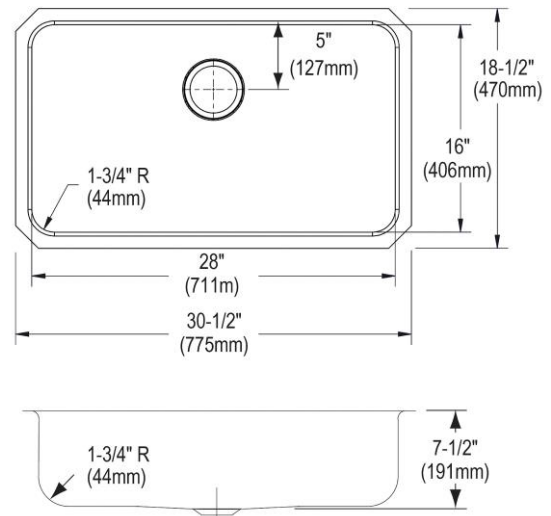

Installation Profile:

PART: _____ QTY: _____

PROJECT: _____

CONTACT: _____

DATE: _____

NOTES: _____

APPROVAL: _____

Included Accessories

In keeping with our policy of continuing product improvement, Elkay reserves the right to change product specifications without notice. Please visit [elkay.com](#) for the most current version of Elkay product specification sheets. This specification describes an Elkay product with design, quality, and functional benefits to the user. When making a comparison of other producers' offerings, be certain these features are not overlooked.