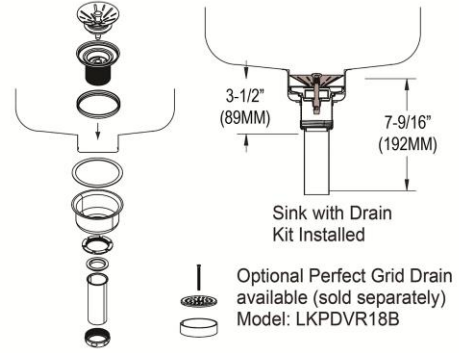

Similar models are available with: ADA Depths, extra deep bowls

PART: _____ QTY: _____

PROJECT: _____

CONTACT: _____

DATE: _____

NOTES: _____

APPROVAL: _____

In keeping with our policy of continuing product improvement, Elkay reserves the right to change product specifications without notice. Please visit [elkay.com](#) for the most current version of Elkay product specification sheets. This specification describes an Elkay product with design, quality, and functional benefits to the user. When making a comparison of other producers' offerings, be certain these features are not overlooked.

Included Accessories

<p>LKPD1</p>	<p>Elkay Perfect Drain Fitting Type 304 Stainless Steel Body and Strainer Spec Sheet (PDF)</p>	
------------------------------	--	---

Optional Accessories

<p>LKWOBG2816SS</p>	<p>Elkay Stainless Steel 26-1/2" x 14-13/16" x 1" Bottom Grid Spec Sheet (PDF)</p>	
<p>CB1713</p>	<p>Elkay Hardwood 13-1/2" x 17" x 1" Cutting Board Spec Sheet (PDF)</p>	
<p>CBS1316</p>	<p>Elkay Hardwood 14-1/2" x 17" x 3/4" Cutting Board Spec Sheet (PDF)</p>	
<p>LKDS35</p>	<p>Elkay 3-1/2" Garbage Disposal Stopper / Strainer for use with Perfect Drain-Satin Finish Spec Sheet (PDF)</p>	
<p>LKDS99</p>	<p>Elkay 3-1/2" Garbage Disposal Stopper / Strainer for use with Perfect Drain-Chrome Polished Stainless Steel Spec Sheet (PDF)</p>	
<p>LKPDVR18B</p>	<p>Elkay Perfect Drain Chrome Plated Brass Body Vandal-resistant Strainer Spec Sheet (PDF)</p>	