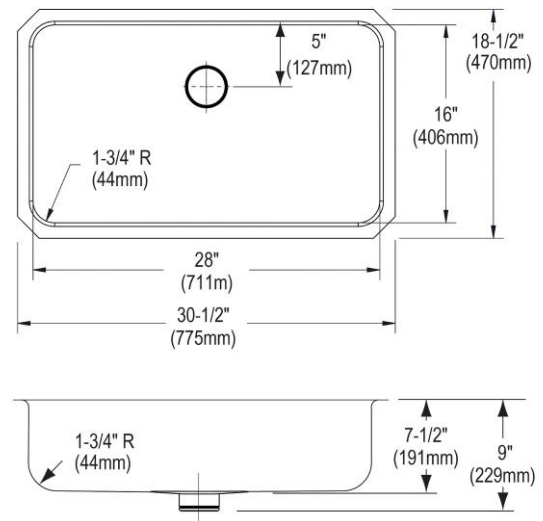

Included with Product: One LKPD1 Perfect Drain and strainer.

A Century of Tradition and Quality. For more than 100 years, Elkay has been making innovative products and providing exceptional customer care. We take pride in offering plumbing products that make life easier, inspire change and leave the world a better place.

KBB READERS' CHOICE AWARDS 2023

Product Compliance: ASME A112.19.3/CSA B45.4
Accessory: ASME A112.18.2/CSA B125.2

Sinks are listed by IAPMO® as meeting the applicable requirements of the Uniform Plumbing Code®, International Plumbing Code®, and

© National Plumbing Code of Canada.
[Clean and Care Manual (PDF)](#)
[Installation Instructions (PDF) - 1000005239](#)
[Installation Instructions (PDF) - 74180289 Disposer](#)
[Installation Instructions (PDF) - 74180340-USA Drain](#)
[Installation Instructions (PDF) - Garbage Disposer Compatibility Guide](#)
[Warranty (PDF)](#)

Similar models are available with: ADA Depths, extra deep bowls