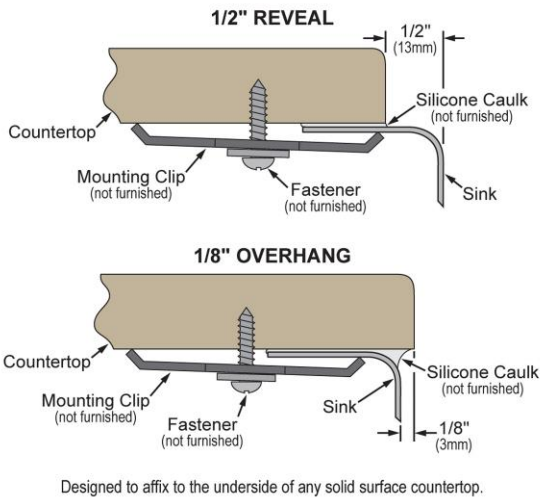

PRODUCT SPECIFICATIONS

Elkay Lustertone™ Classic Stainless Steel, 30-1/2" x 18-1/2" x 7-1/2" Single Bowl Undermount Sink with Perfect Drain. Sink is manufactured from 18 gauge 304 Stainless Steel with a Lustrous Satin finish, Rear Center drain placement, and Sides and Bottom pads.

Installation Type:	Undermount
Material:	304 Stainless Steel
Special Features:	Perfect Drain
Finish:	Lustrous Satin
Gauge:	18
Sound Deadening:	Sides and Bottom pads
Number of Bowls:	1
Sink Dimensions:	30-1/2" x 18-1/2" x 9"
Bowl 1 Dimensions:	28" x 16" x 7-1/2"
Drain Size:	3-3/8" (86mm)
Drain Location:	Rear Center
Minimum Cabinet Size:	36"
Mounting Hardware:	Undermount brackets sold separately
Template Included:	Yes
Cutout Template #:	1000001414

Template is available for download at [elkay.com](#). CAD software will be required to open the template.

Perfect Drain: Seamlessly welded stainless steel collar eliminates the gap between a traditional drain and the sink for a more sanitary and gap free installation. Select garbage disposers can be installed on either sink bowl for user convenience. Please see our Garbage Disposer Compatibility Guide.

Installation Profile: