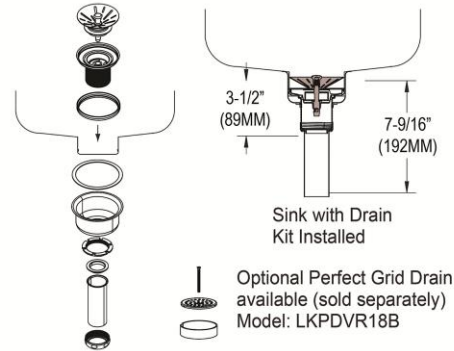

Included Accessories		
LKPD1	Elkay Perfect Drain Fitting Type 304 Stainless Steel Body and Strainer Spec Sheet (PDF)	

Optional Accessories		
LKWOBG1316SS	Elkay Stainless Steel 12-1/2" x 15" x 1" Bottom Grid Spec Sheet (PDF)	
CB1613	Elkay Hardwood 16-3/4" x 13-1/2" x 1" Cutting Board Spec Sheet (PDF)	
CB1713	Elkay Hardwood 13-1/2" x 17" x 1" Cutting Board Spec Sheet (PDF)	
CBS1316	Elkay Hardwood 14-1/2" x 17" x 3/4" Cutting Board Spec Sheet (PDF)	
LKDS35	Elkay 3-1/2" Garbage Disposal Stopper / Strainer for use with Perfect Drain-Satin Finish Spec Sheet (PDF)	
LKDS99	Elkay 3-1/2" Garbage Disposal Stopper / Strainer for use with Perfect Drain-Chrome Polished Stainless Steel Spec Sheet (PDF)	
LKPDVR18B	Elkay Perfect Drain Chrome Plated Brass Body Vandal-resistant Strainer Spec Sheet (PDF)	

In keeping with our policy of continuing product improvement, Elkay reserves the right to change product specifications without notice. Please visit elkay.com for the most current version of Elkay product specification sheets. This specification describes an Elkay product with design, quality, and functional benefits to the user. When making a comparison of other producers' offerings, be certain these features are not overlooked.