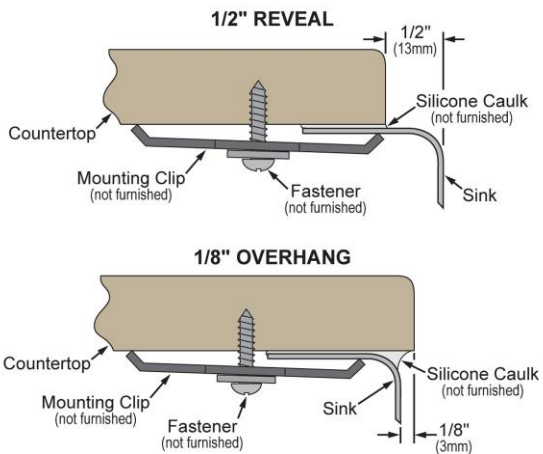

PRODUCT SPECIFICATIONS

Elkay Lustertone® Classic Stainless Steel 30-3/4" x 18-1/2" x 10"
Double Bowl Undermount Sink with Perfect Drain®. Sink is
manufactured from 18 gauge 304 Stainless Steel with a Lustrous Satin
finish, Rear Center drain placement, and Sides and Bottom pads.

Installation Type:	Undermount
Material:	304 Stainless Steel
Special Features:	Perfect Drain
Finish:	Lustrous Satin
Gauge:	18
Sound Deadening:	Sides and Bottom pads
Number of Bowls:	2
Sink Dimensions:	30-3/4" x 18-1/2" x 11-1/2"
Bowl 1 Dimensions:	13-1/2" x 16" x 10"
Bowl 2 Dimensions:	13-1/2" x 16" x 10"
Drain Size:	3-3/8" (86mm)
Drain Location:	Rear Center
Minimum Cabinet Size:	36"
Mounting Hardware:	Undermount brackets sold separately
Template Included:	Yes
Cutout Template #:	1000001312

Template is available for download at [elkay.com](#). CAD software will be required to open the template.

Perfect Drain: Seamlessly welded stainless steel collar eliminates the gap between a traditional drain and the sink for a more sanitary and gap free installation. Select garbage disposers can be installed on either sink bowl for user convenience. Please see our Garbage Disposer Compatibility Guide.

Installation Profile:

Designed to affix to the underside of any solid surface countertop.

PART: _____ QTY: _____
 PROJECT: _____
 CONTACT: _____
 DATE: _____
 NOTES: _____
 APPROVAL: _____

Included with Product: Two LKPD1 Perfect Drains and strainers.