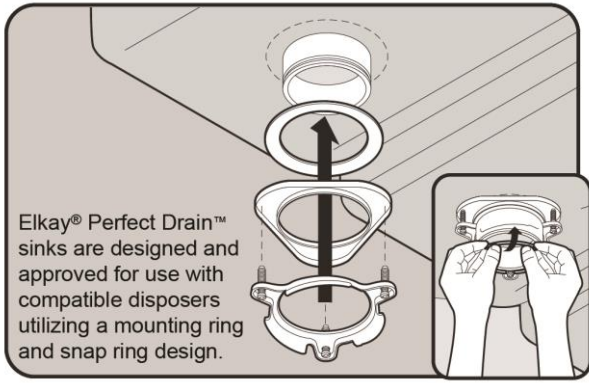

Included Accessories		
LKPD1	Elkay Perfect Drain Fitting Type 304 Stainless Steel Body and Strainer Spec Sheet (PDF)	

Optional Accessories		
LKWOBG1316SS	Elkay Stainless Steel 12-1/2" x 15" x 1" Bottom Grid Spec Sheet (PDF)	
CB1613	Elkay Hardwood 16-3/4" x 13-1/2" x 1" Cutting Board Spec Sheet (PDF)	
CB1713	Elkay Hardwood 13-1/2" x 17" x 1" Cutting Board Spec Sheet (PDF)	
CBS1316	Elkay Hardwood 14-1/2" x 17" x 3/4" Cutting Board Spec Sheet (PDF)	
LKDS35	Elkay 3-1/2" Garbage Disposal Stopper / Strainer for use with Perfect Drain-Satin Finish Spec Sheet (PDF)	
LKDS99	Elkay 3-1/2" Garbage Disposal Stopper / Strainer for use with Perfect Drain-Chrome Polished Stainless Steel Spec Sheet (PDF)	
LKPDVR18B	Elkay Perfect Drain Chrome Plated Brass Body Vandal-resistant Strainer Spec Sheet (PDF)	

In keeping with our policy of continuing product improvement, Elkay reserves the right to change product specifications without notice. Please visit elkay.com for the most current version of Elkay product specification sheets. This specification describes an Elkay product with design, quality, and functional benefits to the user. When making a comparison of other producers' offerings, be certain these features are not overlooked.