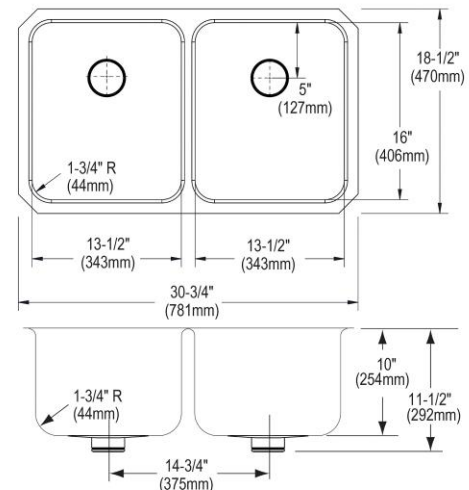

Included with Product: Two LKPD1 Perfect Drains and strainers.

A Century of Tradition and Quality. For more than 100 years, Elkay has been making innovative products and providing exceptional customer care. We take pride in offering plumbing products that make life easier, inspire change and leave the world a better place.

Product Compliance: ASME A112.19.3/CSA B45.4
Accessory: ASME A112.18.2/CSA B125.2

Sinks are listed by IAPMO® as meeting the applicable requirements of the Uniform Plumbing Code®, International Plumbing Code®, and National Plumbing Code of Canada.

- [Clean and Care Manual (PDF)](#)
- [Installation Instructions (PDF) - 1000005239](#)
- [Installation Instructions (PDF) - 74180289 Disposer](#)
- [Installation Instructions (PDF) - 74180340-USA Drain](#)
- [Installation Instructions (PDF) - Garbage Disposer Compatibility Guide](#)
- [Warranty (PDF)](#)