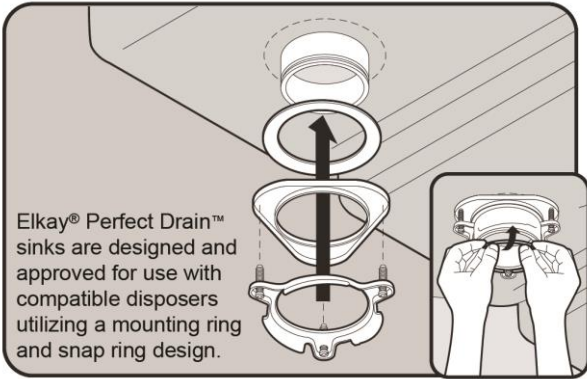

Included Accessories		
LKPD1	Elkay Perfect Drain Fitting Type 304 Stainless Steel Body and Strainer Spec Sheet (PDF)	
Optional Accessories		
LKWOBG1316SS	Elkay Stainless Steel 12-1/2" x 15" x 1" Bottom Grid Spec Sheet (PDF)	
LKWOBG1418SS	Elkay Stainless Steel 13" x 17" x 1" Bottom Grid Spec Sheet (PDF)	
CB1613*	Spec Sheet (PDF)	
CB1713*	Spec Sheet (PDF)	
CBS1316*	Spec Sheet (PDF)	
CBS1418*	Spec Sheet (PDF)	

In keeping with our policy of continuing product improvement, Elkay reserves the right to change product specifications without notice. Please visit elkay.com for the most current version of Elkay product specification sheets. This specification describes an Elkay product with design, quality, and functional benefits to the user. When making a comparison of other producers' offerings, be certain these features are not overlooked.