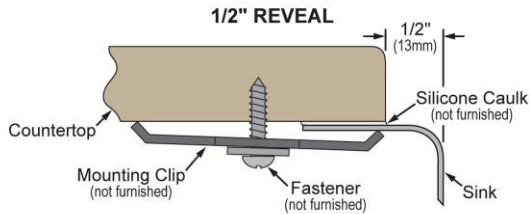

PRODUCT SPECIFICATIONS

Elkay Lustertone[®] Classic Stainless Steel, 31-1/4" x 20-1/2" x 9-7/8" Double Bowl Undermount Sink w/ Perfect Drain[®]. Sink is manufactured from 18 gauge 304 Stainless Steel with a Lustrous Satin finish, Rear Center drain placement, and Sides and Bottom pads.

| | |
|------------------------------|-------------------------------------|
| Installation Type: | Undermount |
| Material: | 304 Stainless Steel |
| Special Features: | Perfect Drain |
| Finish: | Lustrous Satin |
| Gauge: | 18 |
| Sound Deadening: | Sides and Bottom pads |
| Number of Bowls: | 2 |
| Sink Dimensions: | 31-1/4" x 20-1/2" x 11-3/8" |
| Bowl 1 Dimensions: | 13-1/2" x 16" x 7-7/8" |
| Bowl 2 Dimensions: | 14" x 18" x 9-7/8" |
| Drain Size: | 3-3/8" (86mm) |
| Drain Location: | Rear Center |
| Minimum Cabinet Size: | 36" |
| Mounting Hardware: | Undermount brackets sold separately |
| Template Included: | Yes |
| Cutout Template #: | 1000001388 |

Template is available for download at [elkay.com](#). CAD software will be required to open the template.

Perfect Drain: Seamlessly welded stainless steel collar eliminates the gap between a traditional drain and the sink for a more sanitary and gap free installation. Select garbage disposers can be installed on either sink bowl for user convenience. Please see our Garbage Disposer Compatibility Guide.

Installation Profile:

Designed to affix to the underside of any solid surface countertop.

PART: _____ QTY: _____

PROJECT: _____

CONTACT: _____

DATE: _____

NOTES: _____

APPROVAL: _____