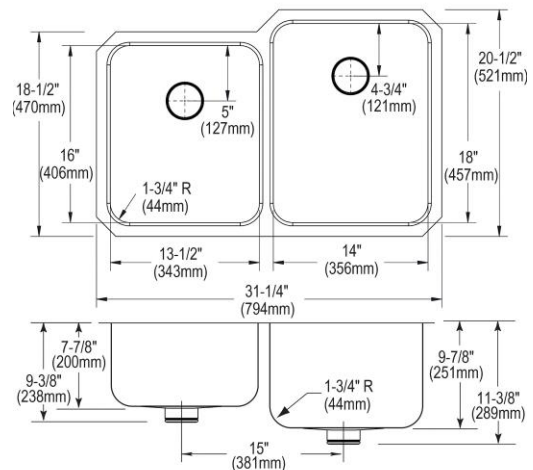

Included with Product: Two LKPD1 Perfect Drains and strainers.

A Century of Tradition and Quality. For more than 100 years, Elkay has been making innovative products and providing exceptional customer care. We take pride in offering plumbing products that make life easier, inspire change and leave the world a better place.

Product Compliance: ASME A112.19.3/CSA B45.4
Accessory: ASME A112.18.2/CSA B125.2

Sinks are listed by IAPMO® as meeting the applicable requirements of the Uniform Plumbing Code®, International Plumbing Code®, and National Plumbing Code of Canada.

- [Clean and Care Manual (PDF)](#)
- [Installation Instructions (PDF) - 1000005239](#)
- [Installation Instructions (PDF) - 74180289 Disposer](#)
- [Installation Instructions (PDF) - 74180340-USA Drain](#)
- [Installation Instructions (PDF) - Garbage Disposer Compatibility Guide](#)
- [Warranty (PDF)](#)

Similar models are available with: included accessories (kit), small bowl on the opposite side