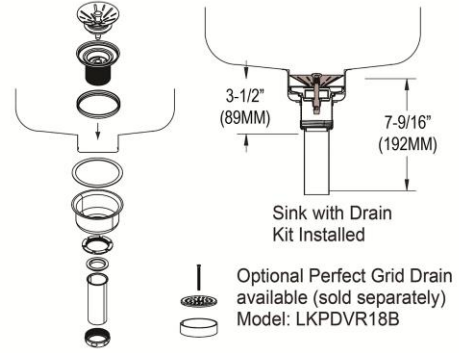

Included Accessories		
LKPD1	Elkay Perfect Drain Fitting Type 304 Stainless Steel Body and Strainer Spec Sheet (PDF)	
Optional Accessories		
LKWOBG1316SS	Elkay Stainless Steel 12-1/2" x 15" x 1" Bottom Grid Spec Sheet (PDF)	
LKWOBG1418SS	Elkay Stainless Steel 13" x 17" x 1" Bottom Grid Spec Sheet (PDF)	
CB1613*	Spec Sheet (PDF)	
CB1713*	Spec Sheet (PDF)	
CBS1316*	Spec Sheet (PDF)	
CBS1418*	Spec Sheet (PDF)	

In keeping with our policy of continuing product improvement, Elkay reserves the right to change product specifications without notice. Please visit elkay.com for the most current version of Elkay product specification sheets. This specification describes an Elkay product with design, quality, and functional benefits to the user. When making a comparison of other producers' offerings, be certain these features are not overlooked.