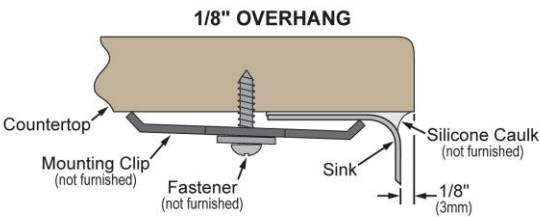

PRODUCT SPECIFICATIONS

Elkay Lustertone[®] Classic Stainless Steel, 31-1/4" x 20-1/2" x 9-7/8" Double Bowl Undermount Sink w/ Perfect Drain[®]. Sink is manufactured from 18 gauge 304 Stainless Steel with a Lustrous Satin finish, Rear Center drain placement, and Sides and Bottom pads.

| | |
|------------------------------|-------------------------------------|
| Installation Type: | Undermount |
| Material: | 304 Stainless Steel |
| Special Features: | Perfect Drain |
| Finish: | Lustrous Satin |
| Gauge: | 18 |
| Sound Deadening: | Sides and Bottom pads |
| Number of Bowls: | 2 |
| Sink Dimensions: | 31-1/4" x 20-1/2" x 11-3/8" |
| Bowl 1 Dimensions: | 13-1/2" x 16" x 7-7/8" |
| Bowl 2 Dimensions: | 14" x 18" x 9-7/8" |
| Drain Size: | 3-3/8" (86mm) |
| Drain Location: | Rear Center |
| Minimum Cabinet Size: | 36" |
| Mounting Hardware: | Undermount brackets sold separately |
| Template Included: | Yes |
| Cutout Template #: | 1000001388 |

Template is available for download at [elkay.com](#). CAD software will be required to open the template.

Perfect Drain: Seamlessly welded stainless steel collar eliminates the gap between a traditional drain and the sink for a more sanitary and gap free installation. Select garbage disposers can be installed on either sink bowl for user convenience. Please see our Garbage Disposer Compatibility Guide.

Installation Profile:

Designed to affix to the underside of any solid surface countertop.

PART: _____ QTY: _____

PROJECT: _____

CONTACT: _____

DATE: _____

NOTES: _____

APPROVAL: _____