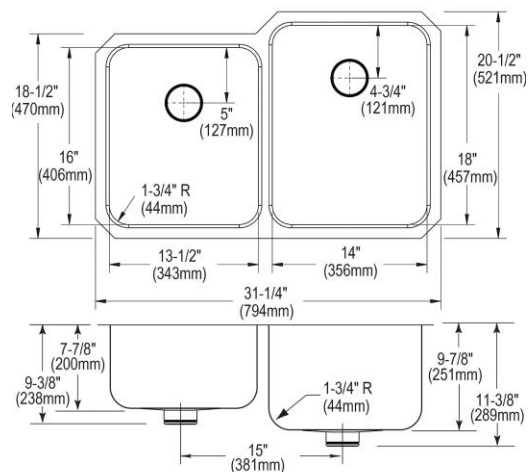

Included with Product: one LKWOBG1418SS bottom grid, two LKPD1 Perfect Drains and strainers.

A Century of Tradition and Quality. For more than 100 years, Elkay has been making innovative products and providing exceptional customer care. We take pride in offering plumbing products that make life easier, inspire change and leave the world a better place.

Product Compliance: ASME A112.19.3/CSA B45.4
Accessory: ASME A112.18.2/CSA B125.2

- [Clean and Care Manual (PDF)](#)
- [Installation Instructions (PDF) - 1000005239](#)
- [Installation Instructions (PDF) - 74180289 Disposer](#)
- [Installation Instructions (PDF) - 74180340-USA Drain](#)
- [Installation Instructions (PDF) - Garbage Disposer Compatibility Guide](#)
- [Warranty (PDF)](#)