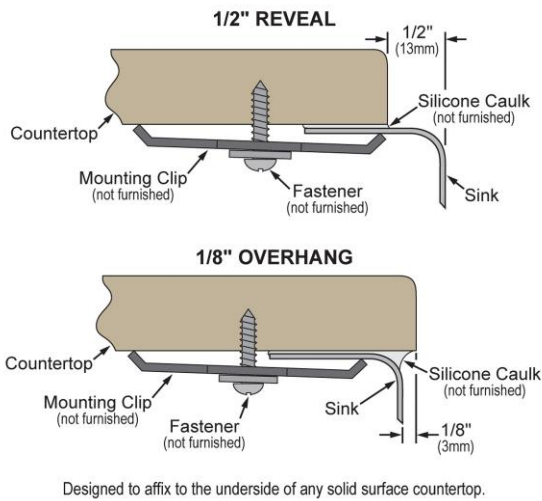

PRODUCT SPECIFICATIONS

Elkay Lustertone® Classic Stainless Steel 31-1/4" x 20-1/2" x 9-7/8" Double Bowl Undermount Sink Kit with Left Perfect Drain®. Sink is manufactured from 18 gauge 304 Stainless Steel with a Lustrous Satin finish, Rear Center drain placement, and Sides and Bottom pads.

Installation Type:	Sink Kits, Undermount
Material:	304 Stainless Steel
Special Features:	Perfect Drain
Finish:	Lustrous Satin
Gauge:	18
Sound Deadening:	Sides and Bottom pads
Number of Bowls:	2
Sink Dimensions:	31-1/4" x 20-1/2" x 11-3/8"
Bowl 1 Dimensions:	13-1/2" x 16" x 7-7/8"
Bowl 2 Dimensions:	14" x 18" x 9-7/8"
Drain Size:	3-3/8" (86mm)
Drain Location:	Rear Center
Minimum Cabinet Size:	36"
Mounting Hardware:	Undermount brackets sold separately
Template Included:	Yes
Cutout Template #:	1000001388

Template is available for download at [elkay.com](#). CAD software will be required to open the template.

Perfect Drain: Seamlessly welded stainless steel collar eliminates the gap between a traditional drain and the sink for a more sanitary and gap free installation. Select garbage disposers can be installed on either sink bowl for user convenience. Please see our Garbage Disposer Compatibility Guide.

Installation Profile:

PART: _____ QTY: _____

PROJECT: _____

CONTACT: _____

DATE: _____

NOTES: _____

APPROVAL: _____