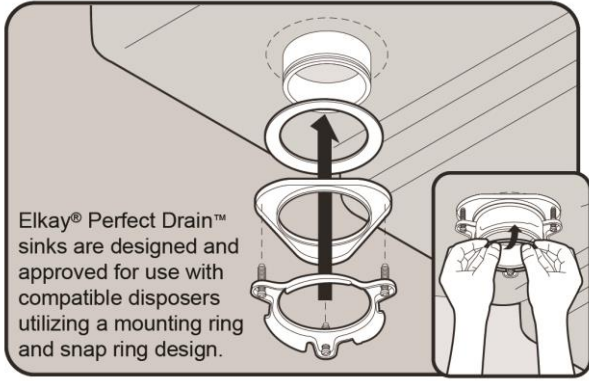

Included Accessories

LKPD1	Elkay Perfect Drain Fitting Type 304 Stainless Steel Body and Strainer Spec Sheet (PDF)	
LKWOBG1418SS	Elkay Stainless Steel 13" x 17" x 1" Bottom Grid Spec Sheet (PDF)	

Optional Accessories

LKWOBG1316SS	Elkay Stainless Steel 12-1/2" x 15" x 1" Bottom Grid Spec Sheet (PDF)	
CB1613	Elkay Hardwood 16-3/4" x 13-1/2" x 1" Cutting Board Spec Sheet (PDF)	
CB1713	Elkay Hardwood 13-1/2" x 17" x 1" Cutting Board Spec Sheet (PDF)	
CBS1316	Elkay Hardwood 14-1/2" x 17" x 3/4" Cutting Board Spec Sheet (PDF)	
CBS1418	Elkay Hardwood 15" x 19" x 3/4" Cutting Board Spec Sheet (PDF)	
LKDS35	Elkay 3-1/2" Garbage Disposal Stopper / Strainer for use with Perfect Drain-Satin Finish Spec Sheet (PDF)	

In keeping with our policy of continuing product improvement, Elkay reserves the right to change product specifications without notice. Please visit elkay.com for the most current version of Elkay product specification sheets. This specification describes an Elkay product with design, quality, and functional benefits to the user. When making a comparison of other producers' offerings, be certain these features are not overlooked.