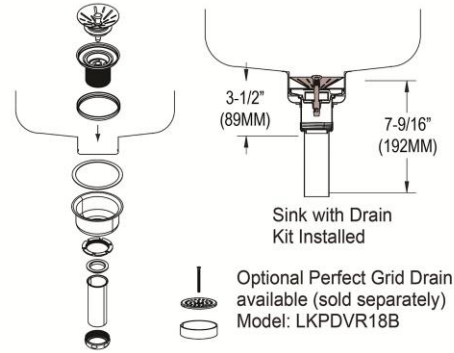

Installation Type:	Sink Kits, Undermount
Material:	304 Stainless Steel
Special Features:	Perfect Drain
Finish:	Lustrous Satin
Gauge:	18
Sound Deadening:	Sides and Bottom pads
Number of Bowls:	2
Sink Dimensions:	31-1/4" x 20-1/2" x 11-3/8"
Bowl 1 Dimensions:	13-1/2" x 16" x 7-7/8"
Bowl 2 Dimensions:	14" x 18" x 9-7/8"
Drain Size:	3-3/8" (86mm)
Drain Location:	Rear Center
Minimum Cabinet Size:	36"
Mounting Hardware:	Undermount brackets sold separately
Template Included:	Yes
Cutout Template #:	1000001388

Included Accessories

<p>LKPD1</p>	<p>Elkay Perfect Drain Fitting Type 304 Stainless Steel Body and Strainer Spec Sheet (PDF)</p>	
<p>LKWOBG1418SS</p>	<p>Elkay Stainless Steel 13" x 17" x 1" Bottom Grid Spec Sheet (PDF)</p>	