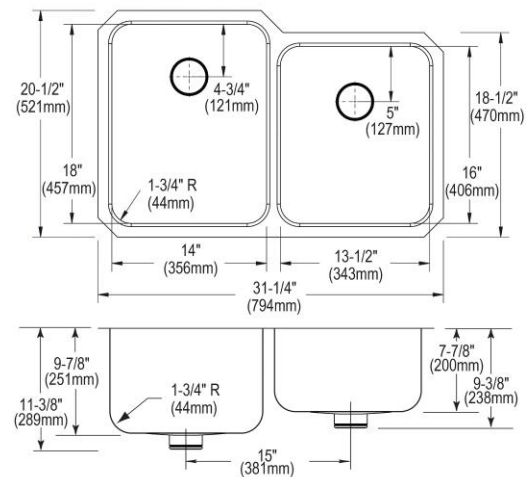

Included with Product: Two LKPD1 Perfect Drains and strainers.

A Century of Tradition and Quality. For more than 100 years, Elkay has been making innovative products and providing exceptional customer care. We take pride in offering plumbing products that make life easier, inspire change and leave the world a better place.

Product Compliance: ASME A112.19.3/CSA B45.4
Accessory: ASME A112.18.2/CSA B125.2

Sinks are listed by IAPMO® as meeting the applicable requirements of the Uniform Plumbing Code®, International Plumbing Code®, and National Plumbing Code of Canada.

- [Clean and Care Manual (PDF)](#)
- [Installation Instructions (PDF) - 1000005239](#)
- [Installation Instructions (PDF) - 74180289 Disposer](#)
- [Installation Instructions (PDF) - 74180340-USA Drain](#)
- [Installation Instructions (PDF) - Garbage Disposer Compatibility Guide](#)
- [Warranty (PDF)](#)

Similar models are available with: included accessories (kit), small bowl on the opposite side