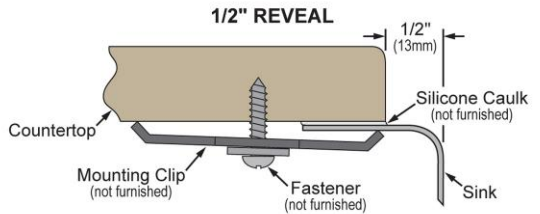

PRODUCT SPECIFICATIONS

Elkay Lustertone[®] Classic Stainless Steel, 31-1/4" x 20-1/2" x 9-7/8" Double Bowl Undermount Sink w/ Perfect Drain[®]. Sink is manufactured from 18 gauge 304 Stainless Steel with a Lustrous Satin finish, Rear Center drain placement, and Sides and Bottom pads.

Installation Type:	Undermount
Material:	304 Stainless Steel
Special Features:	Perfect Drain
Finish:	Lustrous Satin
Gauge:	18
Sound Deadening:	Sides and Bottom pads
Number of Bowls:	2
Sink Dimensions:	31-1/4" x 20-1/2" x 11-3/8"
Bowl 1 Dimensions:	14" x 18" x 9-7/8"
Bowl 2 Dimensions:	13-1/2" x 16" x 7-7/8"
Drain Size:	3-3/8" (86mm)
Drain Location:	Rear Center
Minimum Cabinet Size:	36"
Mounting Hardware:	Undermount brackets sold separately
Template Included:	Yes
Cutout Template #:	1000001389

Template is available for download at [elkay.com](#). CAD software will be required to open the template.

Perfect Drain: Seamlessly welded stainless steel collar eliminates the gap between a traditional drain and the sink for a more sanitary and gap free installation. Select garbage disposers can be installed on either sink bowl for user convenience. Please see our Garbage Disposer Compatibility Guide.

Installation Profile:

Designed to affix to the underside of any solid surface countertop.

PART: _____ QTY: _____

PROJECT: _____

CONTACT: _____

DATE: _____

NOTES: _____

APPROVAL: _____