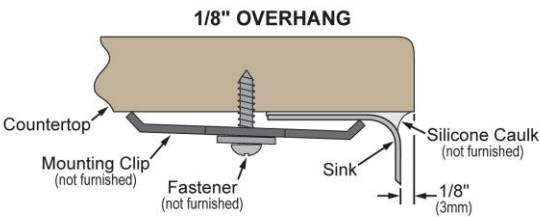

PRODUCT SPECIFICATIONS

Elkay Lustertone[®] Classic Stainless Steel, 31-1/4" x 20-1/2" x 9-7/8" Double Bowl Undermount Sink w/ Perfect Drain[®]. Sink is manufactured from 18 gauge 304 Stainless Steel with a Lustrous Satin finish, Rear Center drain placement, and Sides and Bottom pads.

Installation Type:	Undermount
Material:	304 Stainless Steel
Special Features:	Perfect Drain
Finish:	Lustrous Satin
Gauge:	18
Sound Deadening:	Sides and Bottom pads
Number of Bowls:	2
Sink Dimensions:	31-1/4" x 20-1/2" x 11-3/8"
Bowl 1 Dimensions:	14" x 18" x 9-7/8"
Bowl 2 Dimensions:	13-1/2" x 16" x 7-7/8"
Drain Size:	3-3/8" (86mm)
Drain Location:	Rear Center
Minimum Cabinet Size:	36"
Mounting Hardware:	Undermount brackets sold separately
Template Included:	Yes
Cutout Template #:	1000001389

Template is available for download at [elkay.com](#). CAD software will be required to open the template.

Perfect Drain: Seamlessly welded stainless steel collar eliminates the gap between a traditional drain and the sink for a more sanitary and gap free installation. Select garbage disposers can be installed on either sink bowl for user convenience. Please see our Garbage Disposer Compatibility Guide.

Installation Profile:

Designed to affix to the underside of any solid surface countertop.

PART: _____ QTY: _____

PROJECT: _____

CONTACT: _____

DATE: _____

NOTES: _____

APPROVAL: _____