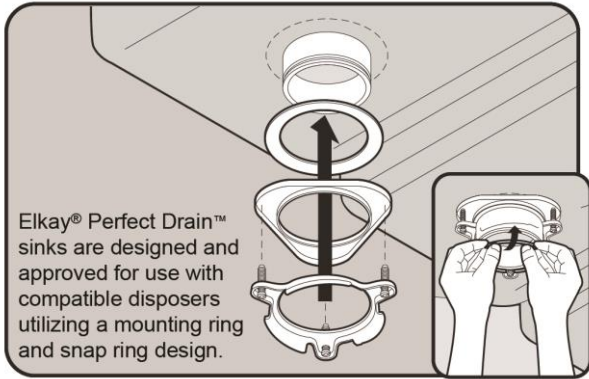

Included Accessories

LKPD1	Elkay Perfect Drain Fitting Type 304 Stainless Steel Body and Strainer Spec Sheet (PDF)	

Optional Accessories

LKWOBG1316SS	Elkay Stainless Steel 12-1/2" x 15" x 1" Bottom Grid Spec Sheet (PDF)	
LKWOBG1418SS	Elkay Stainless Steel 13" x 17" x 1" Bottom Grid Spec Sheet (PDF)	
CB1613	Elkay Hardwood 16-3/4" x 13-1/2" x 1" Cutting Board Spec Sheet (PDF)	
CB1713	Elkay Hardwood 13-1/2" x 17" x 1" Cutting Board Spec Sheet (PDF)	
CBS1316	Elkay Hardwood 14-1/2" x 17" x 3/4" Cutting Board Spec Sheet (PDF)	
CBS1418	Elkay Hardwood 15" x 19" x 3/4" Cutting Board Spec Sheet (PDF)	

In keeping with our policy of continuing product improvement, Elkay reserves the right to change product specifications without notice. Please visit elkay.com for the most current version of Elkay product specification sheets. This specification describes an Elkay product with design, quality, and functional benefits to the user. When making a comparison of other producers' offerings, be certain these features are not overlooked.