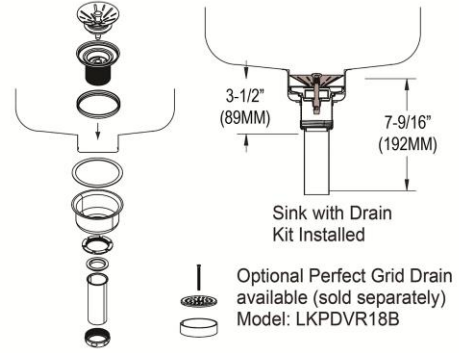

Included Accessories

LKPD1	Elkay Perfect Drain Fitting Type 304 Stainless Steel Body and Strainer Spec Sheet (PDF)	

Optional Accessories

LKWOBG1316SS	Elkay Stainless Steel 12-1/2" x 15" x 1" Bottom Grid Spec Sheet (PDF)	
LKWOBG1418SS	Elkay Stainless Steel 13" x 17" x 1" Bottom Grid Spec Sheet (PDF)	
CB1613	Elkay Hardwood 16-3/4" x 13-1/2" x 1" Cutting Board Spec Sheet (PDF)	
CB1713	Elkay Hardwood 13-1/2" x 17" x 1" Cutting Board Spec Sheet (PDF)	
CBS1316	Elkay Hardwood 14-1/2" x 17" x 3/4" Cutting Board Spec Sheet (PDF)	
CBS1418	Elkay Hardwood 15" x 19" x 3/4" Cutting Board Spec Sheet (PDF)	

In keeping with our policy of continuing product improvement, Elkay reserves the right to change product specifications without notice. Please visit elkay.com for the most current version of Elkay product specification sheets. This specification describes an Elkay product with design, quality, and functional benefits to the user. When making a comparison of other producers' offerings, be certain these features are not overlooked.