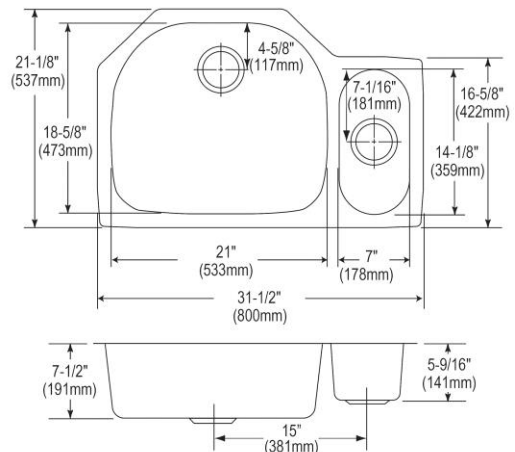

PART: _____ QTY: _____

PROJECT: _____

CONTACT: _____

DATE: _____

NOTES: _____

APPROVAL: _____

Included Accessories

In keeping with our policy of continuing product improvement, Elkay reserves the right to change product specifications without notice. Please visit [elkay.com](#) for the most current version of Elkay product specification sheets. This specification describes an Elkay product with design, quality, and functional benefits to the user. When making a comparison of other producers' offerings, be certain these features are not overlooked.