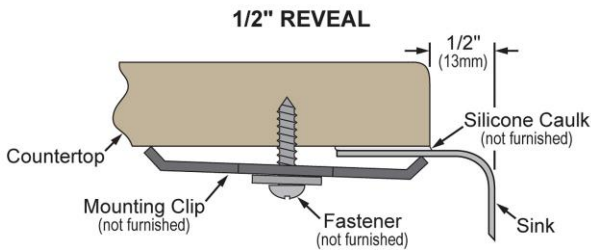

PRODUCT SPECIFICATIONS

Elkay Lustertone™ Classic Stainless Steel 31-1/2" x 21-1/8" x 7-1/2" Offset 70/30 Double Bowl Undermount Sink Kit. Sink is manufactured from 18 gauge 304 Stainless Steel with a Lustrous Satin finish, Sides and Bottom pads.

Installation Type:	Sink Kits, Undermount
Material:	304 Stainless Steel
Finish:	Lustrous Satin
Gauge:	18
Sound Deadening:	Sides and Bottom pads
Number of Bowls:	2
Sink Dimensions:	31-1/2" x 21-1/8" x 7-1/2"
Bowl 1 Dimensions:	21" x 18-5/8" x 7-1/2"
Bowl 2 Dimensions:	7" x 14-1/8" x 5-9/16"
Drain Size:	3-1/2" (89mm)
Minimum Cabinet Size:	36"
Mounting Hardware:	Undermount brackets sold separately
Template Included:	Yes
Cutout Template #:	1000001391

Template is available for download at [elkay.com](#). CAD software will be required to open the template.

Installation Profile:

Designed to affix to the underside of any solid surface countertop.

Included with Product: one LKWOBG2118SS bottom grid, one LK99 drain