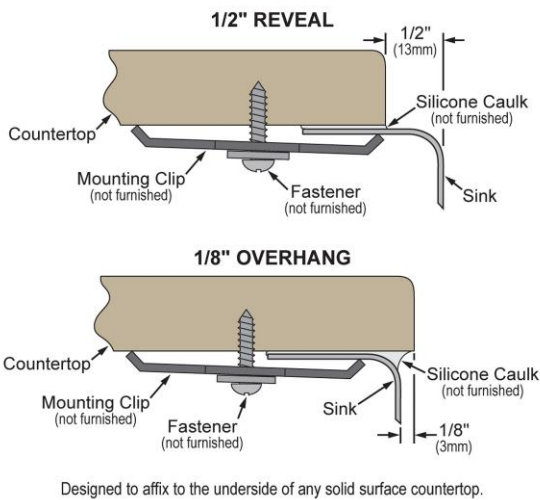

Installation Profile:

PART: _____ QTY: _____
PROJECT: _____
CONTACT: _____
DATE: _____
NOTES: _____
APPROVAL: _____

Included Accessories

In keeping with our policy of continuing product improvement, Elkay reserves the right to change product specifications without notice. Please visit [elkay.com](#) for the most current version of Elkay product specification sheets. This specification describes an Elkay product with design, quality, and functional benefits to the user. When making a comparison of other producers' offerings, be certain these features are not overlooked.