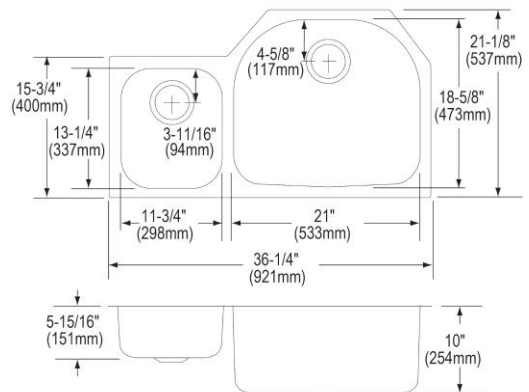

Installation Profile:

PART: _____ QTY: _____
PROJECT: _____
CONTACT: _____
DATE: _____
NOTES: _____
APPROVAL: _____

Included Accessories

In keeping with our policy of continuing product improvement, Elkay reserves the right to change product specifications without notice. Please visit [elkay.com](#) for the most current version of Elkay product specification sheets. This specification describes an Elkay product with design, quality, and functional benefits to the user. When making a comparison of other producers' offerings, be certain these features are not overlooked.