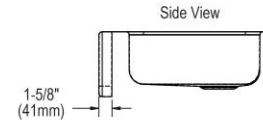

PART: _____ QTY: _____
PROJECT: _____
CONTACT: _____
DATE: _____
NOTES: _____
APPROVAL: _____

In keeping with our policy of continuing product improvement, Elkay reserves the right to change product specifications without notice. Please visit elkay.com for the most current version of Elkay product specification sheets. This specification describes an Elkay product with design, quality, and functional benefits to the user. When making a comparison of other producers' offerings, be certain these features are not overlooked.