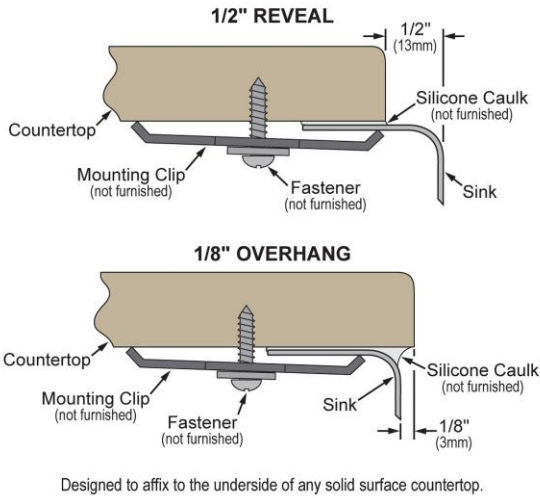

Installation Profile: