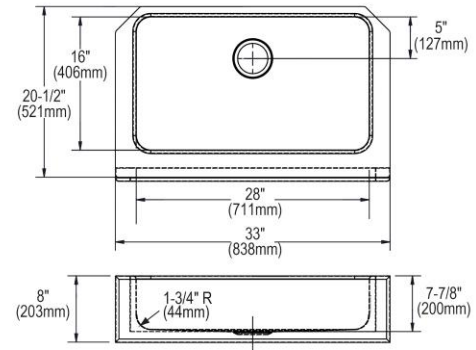

A Century of Tradition and Quality. For more than 100 years, Elkay has been making innovative products and providing exceptional customer care. We take pride in offering plumbing products that make life easier, inspire change and leave the world a better place.

Product Compliance: ASME A112.19.3/CSA B45.4

Sinks are listed by IAPMO® as meeting the applicable requirements of the Uniform Plumbing Code®, International Plumbing Code®, and National Plumbing Code of Canada.

[Clean and Care Manual (PDF)](#)
[Installation Instructions (PDF) - 100005327](#)
[Warranty (PDF)](#)